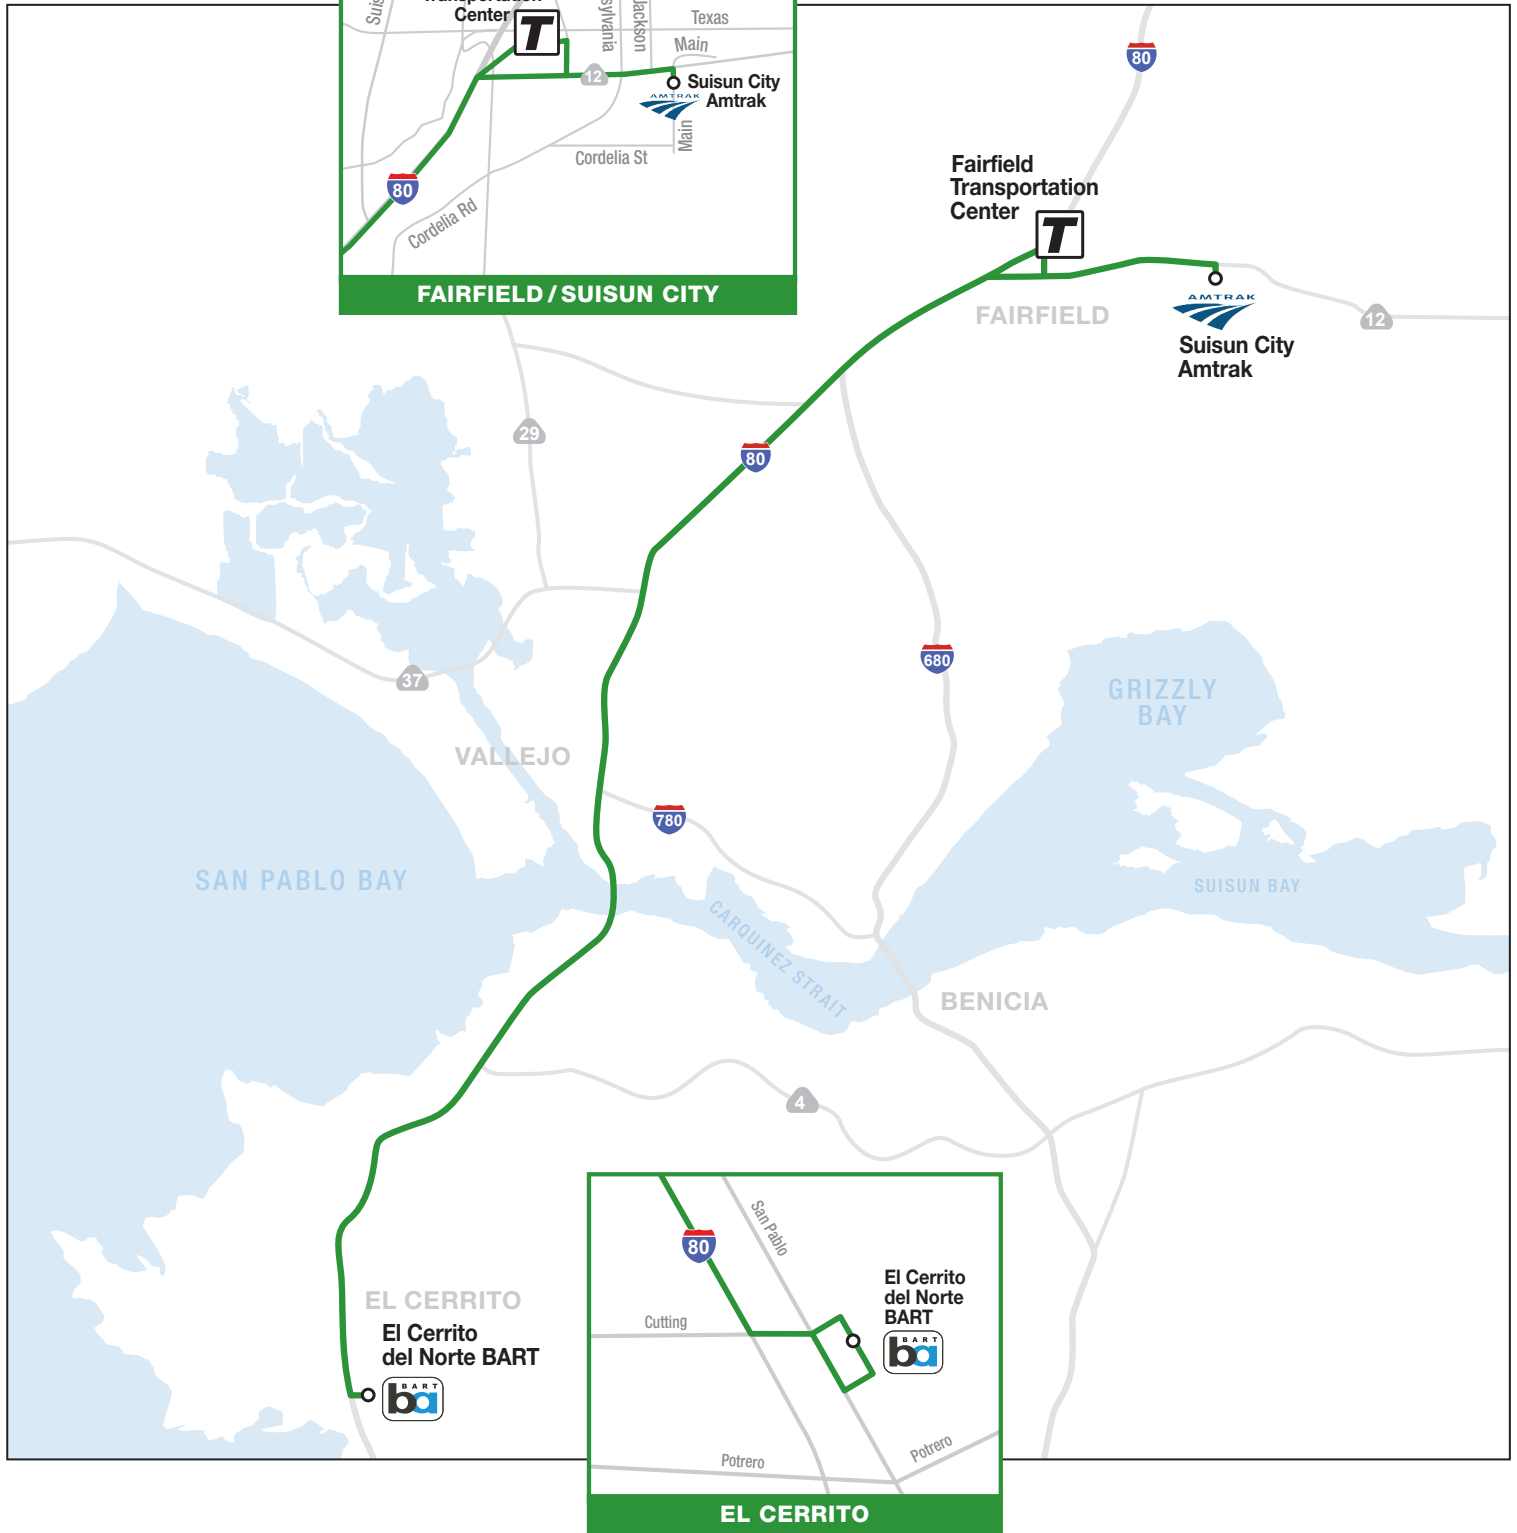

GREEN LINE

Free language assistance | Asistencia gratis en su idioma | Libreng tulong para sa wika | 免費語言幫助
Hỗ trợ giúp thông dịch miễn phí | 무료 언어 지원 | शुल्क भाषा समर्थन | бесплатная языковая помощь