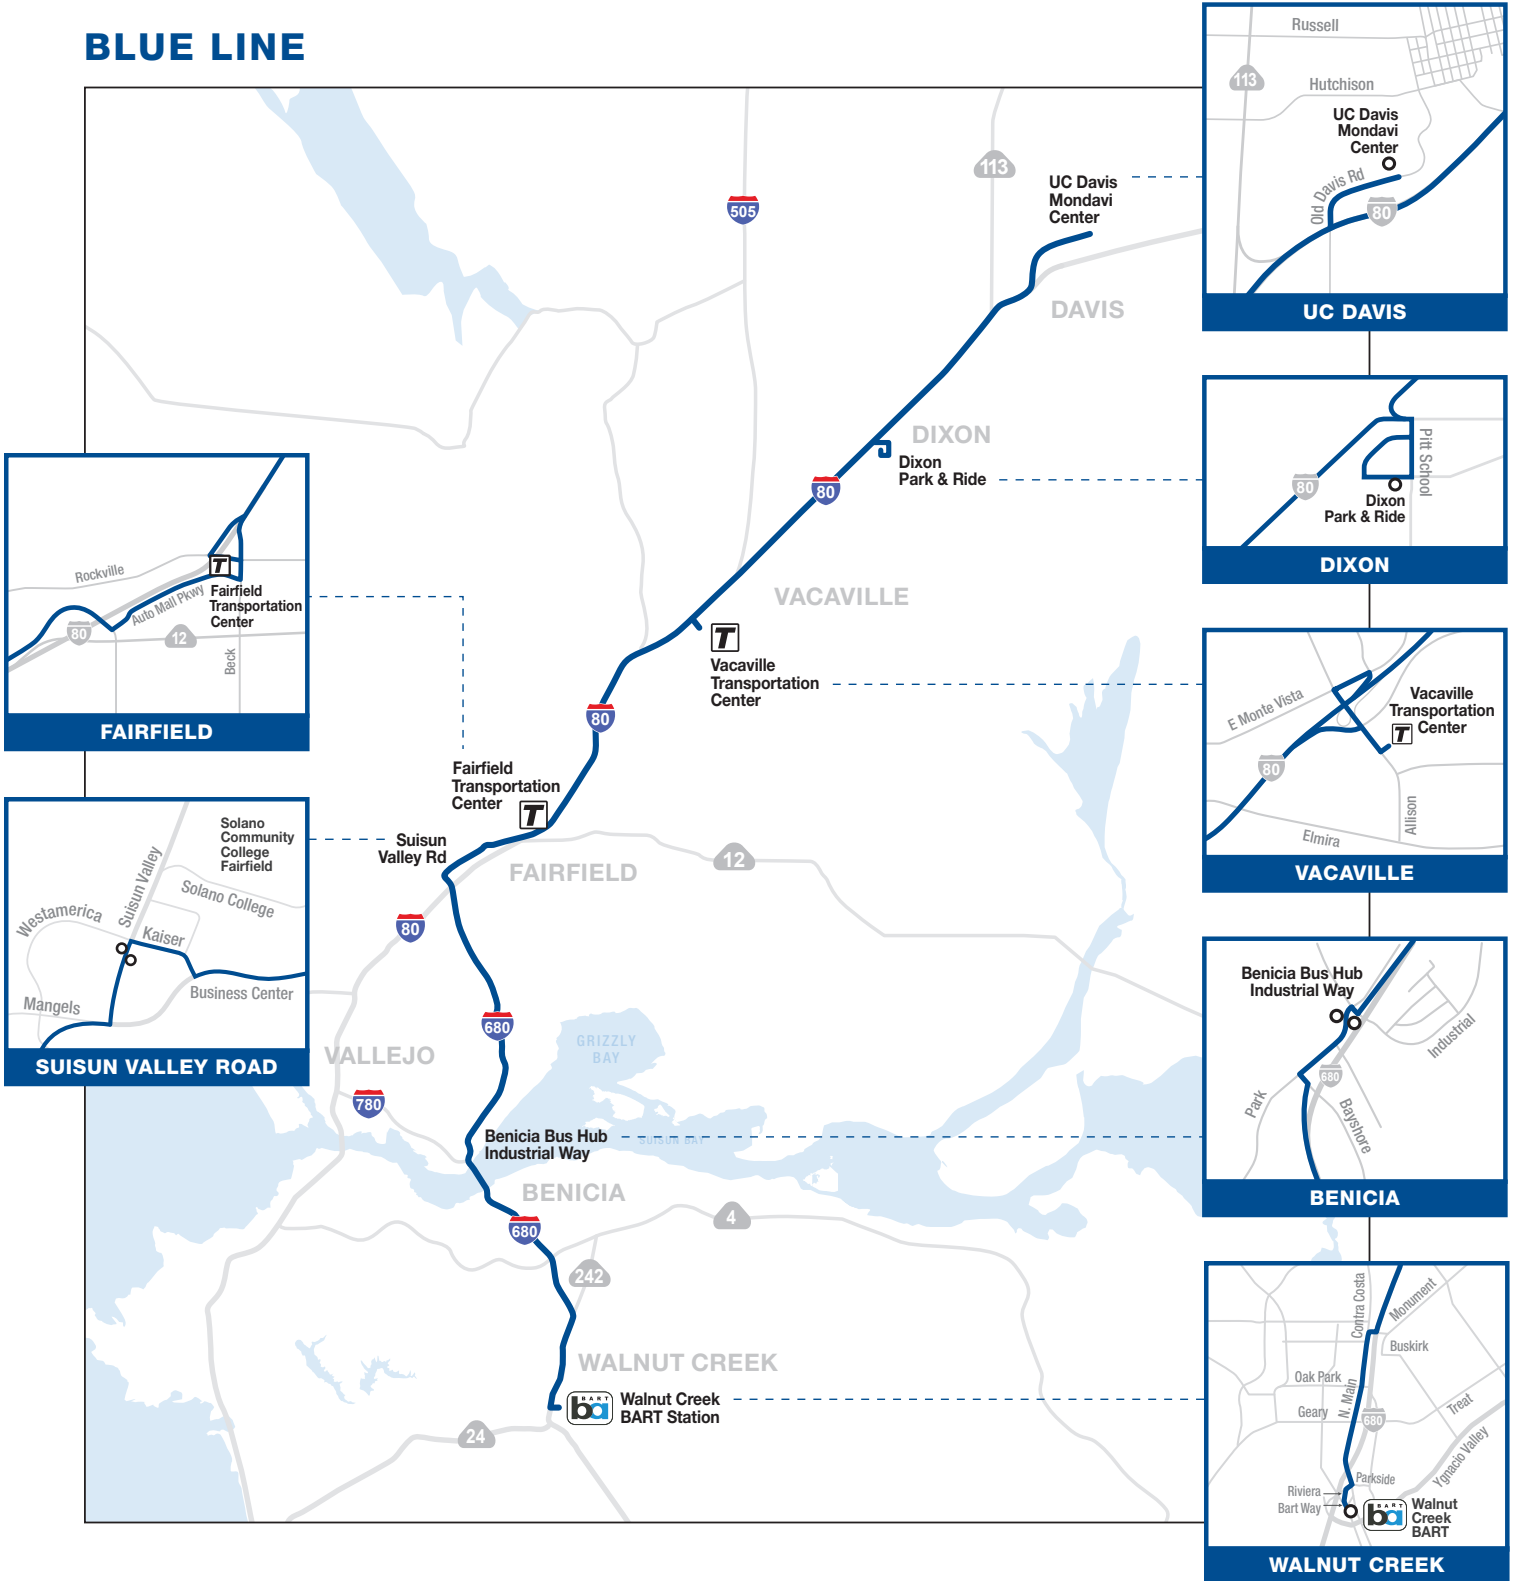

BLUE LINE

clippercard.com

tokentransit.com

soltrans.org
707-648-4666

solanoexpress.com
800-535-6883

Free language assistance | Asistencia gratis en su idioma | Libreng tulong para sa wika | 免費語言幫助
Hỗ trợ giúp thông dịch miễn phí | 무료 언어 지원 | शुल्क भाषा समर्थन | бесплатная языковая помощь