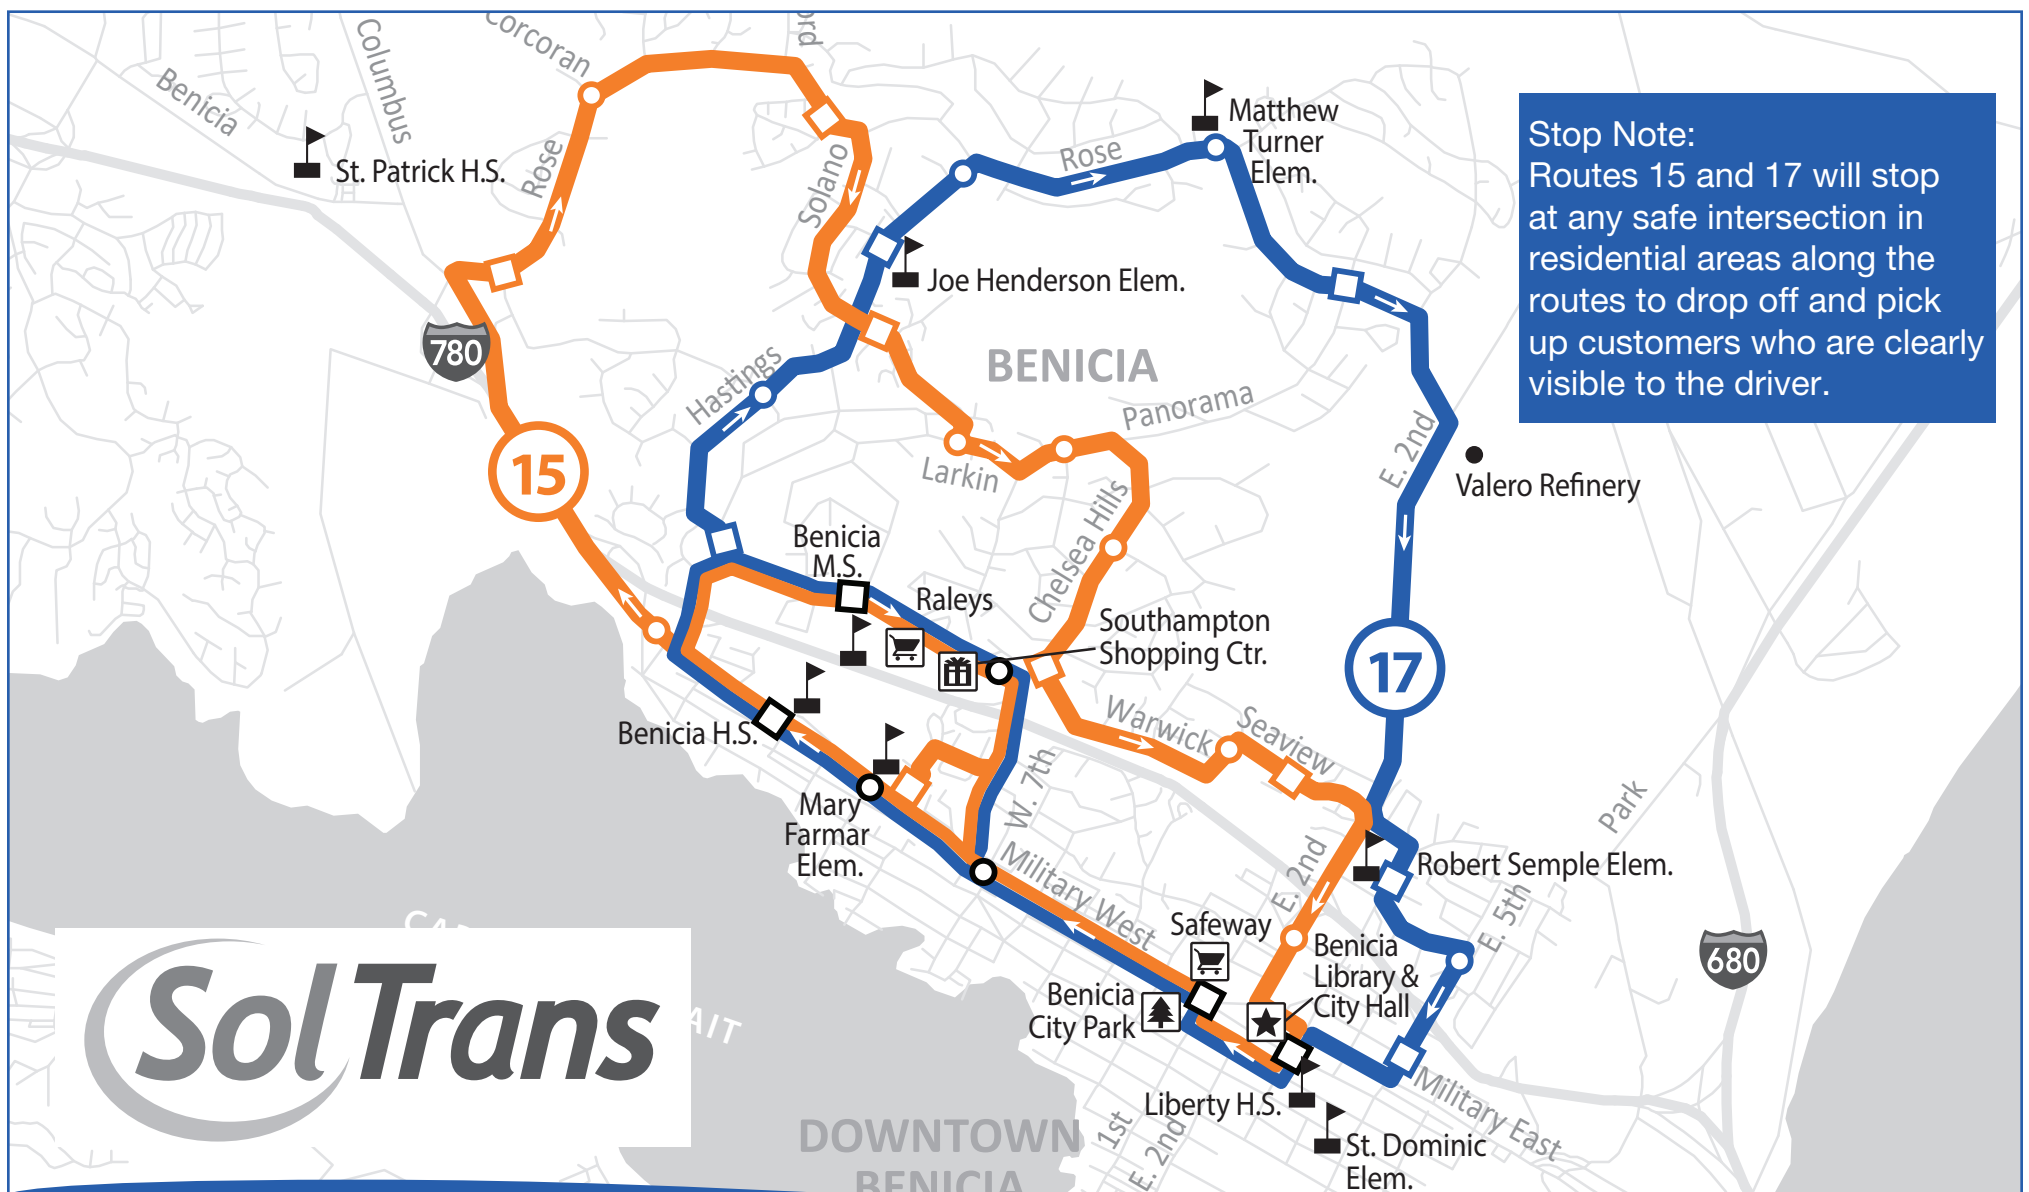

#### ROUTE 15 MONDAY – FRIDAY / LUNES – VIERNES

Military & First	Rose & Cambridge	Rose & Windsor	Hastings/Solano Joe Henderson Elementary	Warwick & Chelsea Hills	Seaview & Goldenhill	Military & First	Military West Benicia High	Southampton Benicia Middle	Drolette Way Mary Farmar Elementary
<b>MONDAY - FRIDAY MORNING / LUNES - VIERNES MAÑANA</b>									
7:19	7:24	7:31	7:35	7:40	7:43	7:51	7:56	8:00	8:05
Military West Benicia High	Southampton Benicia Middle	Drolette Way Mary Farmar Elementary	Military West Benicia High	Rose & Cambridge	Rose & Windsor	Hastings/Solano Joe Henderson Elementary	Warwick & Chelsea Hills	Seaview & Goldenhill	Military & First
<b>MONDAY - THURSDAY AFTERNOON / LUNES - JUEVES POR LA TARDE</b>									
3:00	3:10	3:20	3:22	3:26	3:30	3:35	3:40	3:43	3:51
-	-	-	3:54	4:03	4:07	4:12	4:17	4:20	4:28
<b>FRIDAY AFTERNOON / VIERNES POR LA TARDE</b>									
-	1:10	1:22	1:35	1:44	1:48	1:53	1:58	2:01	2:09
-	-	-	3:45	3:54	3:58	4:03	4:08	4:11	4:19

The Route 15 and 17 operate on school weekdays only.

PM trips indicated in bold / Viajes PM indican en

**Stop Note:**  
Routes 15 and 17 will stop at any safe intersection in residential areas along the routes to drop off and pick up customers who are clearly visible to the driver.