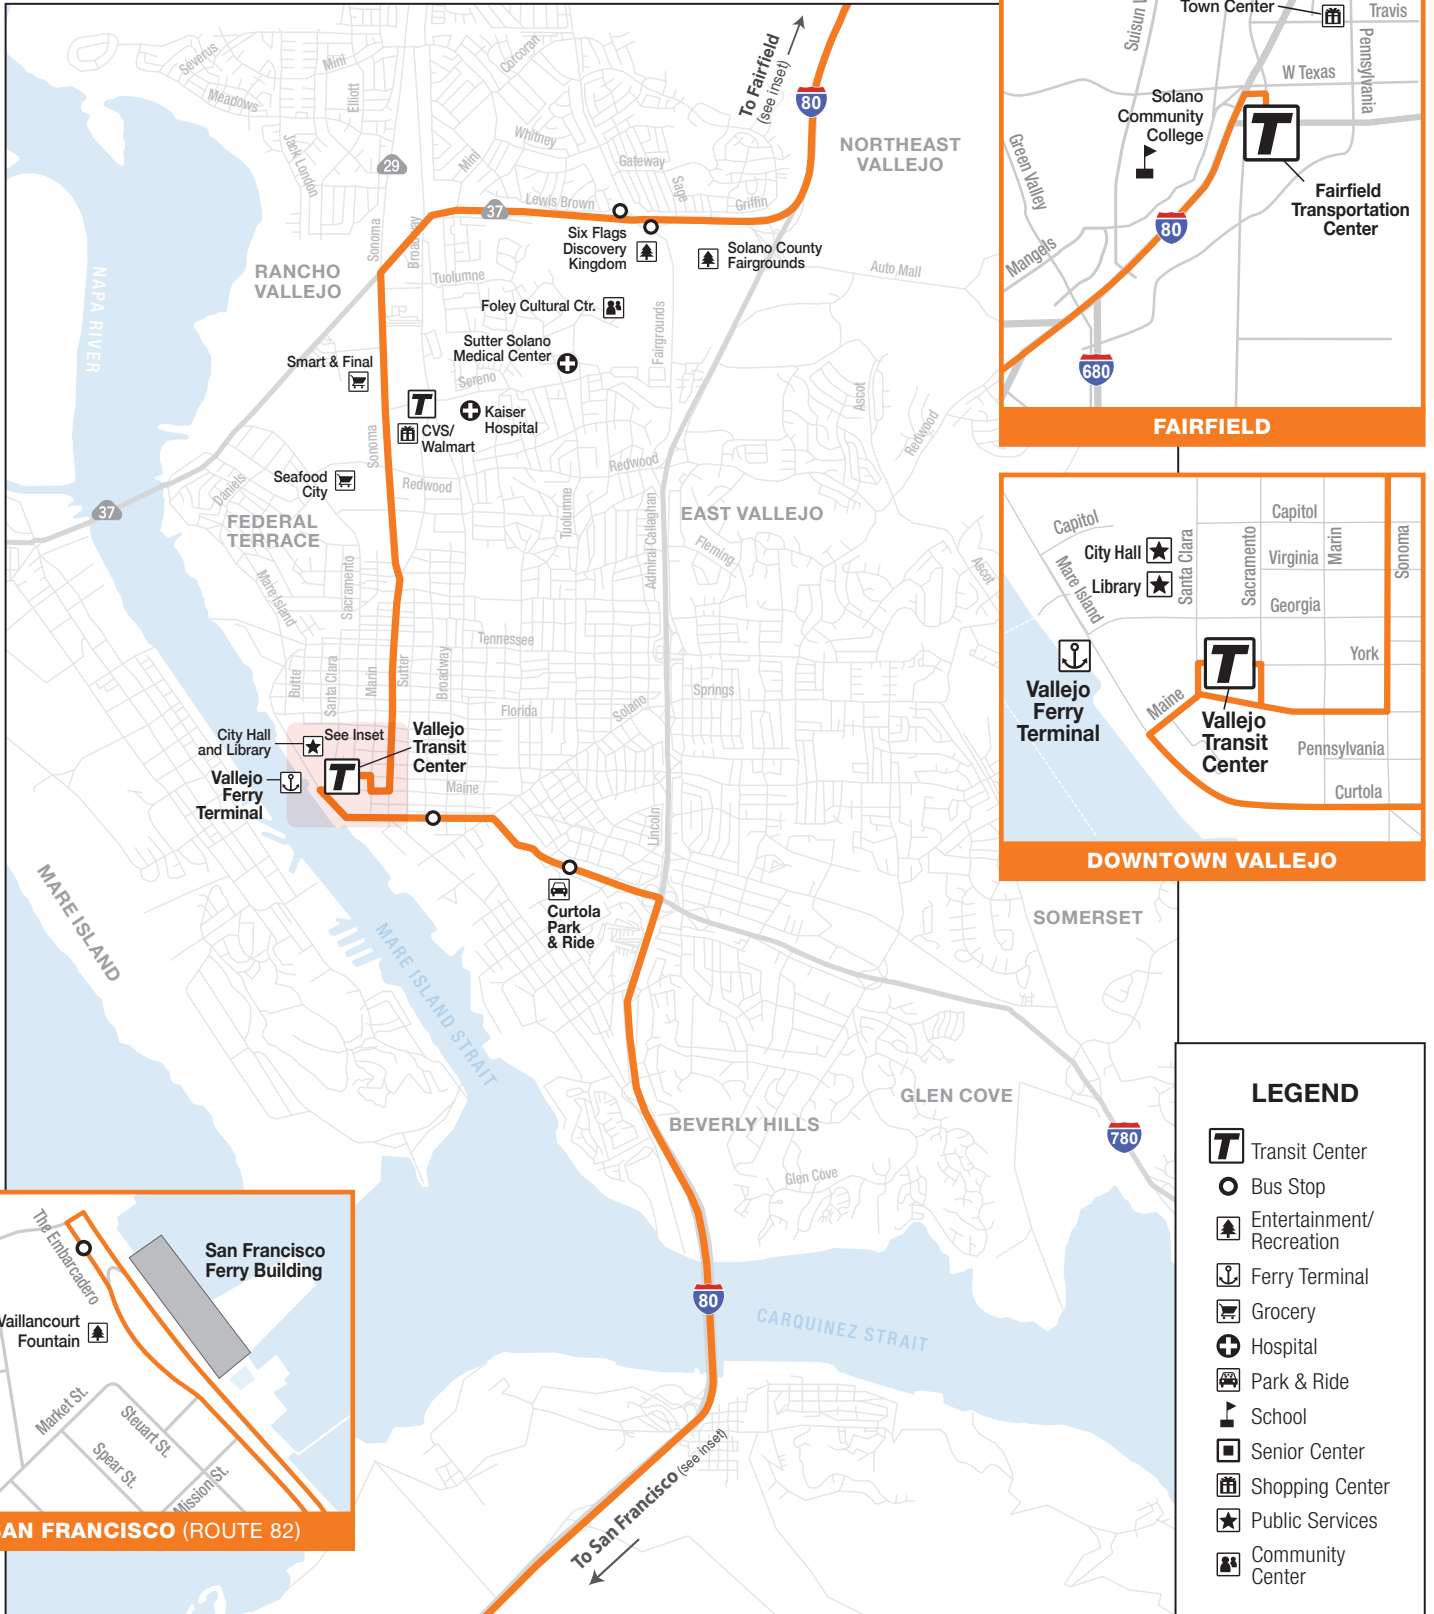

# 82 ROUTE 82 FAIRFIELD – SAN FRANCISCO

SOUTHBOUND				NORTHBOUND			
FAIRFIELD	VALLEJO		SAN FRANCISCO	SAN FRANCISCO	VALLEJO		FAIRFIELD
Fairfield Transportation Center	Vallejo Transit Center	Curtola Park & Ride	San Francisco Ferry Terminal	San Francisco Ferry Terminal	Curtola Park & Ride	Vallejo Transit Center	Fairfield Transportation Center
<b>MONDAY – FRIDAY</b>							
4:37	5:07	5:13	6:00	6:15	7:00	7:03	–
5:37	6:07	6:13	7:13	7:30	8:15	8:18	–
–	<b>5:24</b>	<b>5:30</b>	<b>6:15</b>	<b>6:30</b>	<b>7:30</b>	<b>7:34</b>	<b>8:04</b>
–	<b>9:28</b>	<b>9:34</b>	<b>10:40</b>	<b>10:40</b>	<b>11:25</b>	<b>11:29</b>	–

# ROUTE 82

## LEGEND

- Transit Center
- Bus Stop
- Entertainment/Recreation
- Ferry Terminal
- Grocery
- Hospital
- Park & Ride
- School
- Senior Center
- Shopping Center
- Public Services
- Community Center

clippercard.com