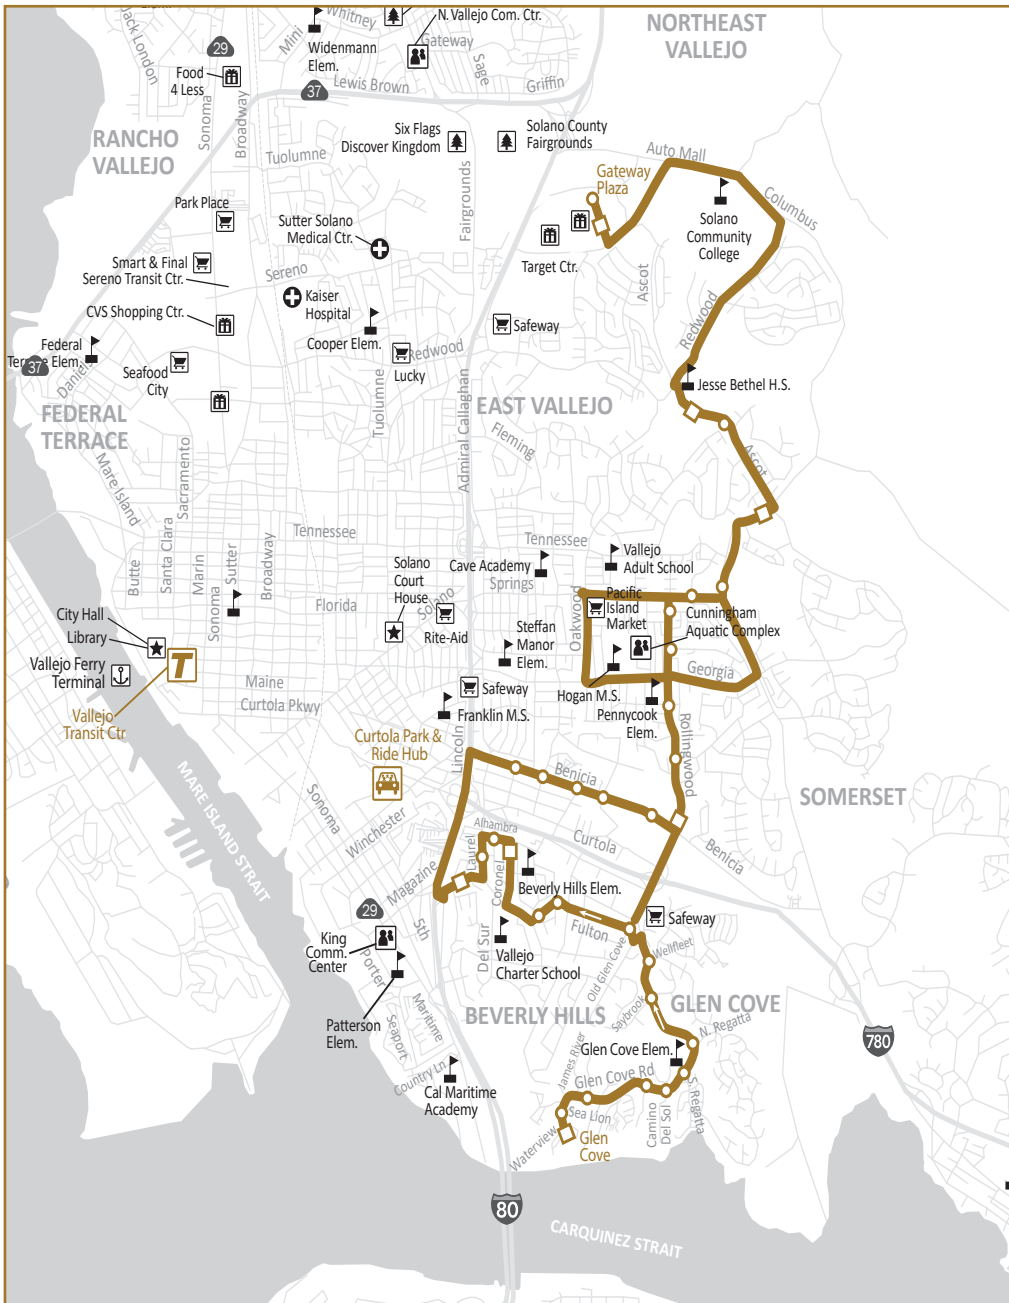

### ROUTE 38 MONDAY – FRIDAY / LUNES – VIERNES

Gateway Plaza	Solano Community College	Ascot & Columbus	Georgia & Hogan	Benicia & Rollingwood	Glen Cove	Fulton & Magazine	Magazine & Lincoln	Benicia & Rollingwood	Ascot & Columbus	Jesse Bethel High School
<b>MONDAY - FRIDAY MORNING / LUNES - VIERNES MAÑANA</b>										
6:56	7:00	7:06	7:15	7:22	7:32	7:41	7:44	7:50	7:55	8:00

### ROUTES 3/7A/7B/8 MONDAY – FRIDAY / LUNES – VIERNES

For afternoon service, board the Route 7A/7B bus at Jesse Bethel to travel to:

- Beverly Hills: Transfer to the Route 3 bus at Vallejo Transit Center
- Benicia Rd., Hogan Middle School area, upper Georgia St., and Glen Cove: Transfer to the Route 8 bus at Vallejo Transit Center

### MONDAY - FRIDAY AFTERNOON / LUNES - VIERNES POR LA TARDE

Route 7A				Route 3		Route 8		Route 8	
Gateway Plaza	Jesse Bethel High School	Ascot Pkwy & Columbus	Vallejo Transit Center	Vallejo Transit Center	Magazine & Sheridan	Vallejo Transit Center	Benicia & Rollingwood	Vallejo Transit Center	Glen Cove
<b>2:17</b>	<b>2:22</b>	<b>2:27</b>	<b>2:45</b>	<b>3:15</b>	<b>3:27</b>	<b>2:30</b>	<b>2:50</b>	<b>2:30</b>	<b>2:58</b>
<b>3:27</b>	<b>3:32</b>	<b>3:37</b>	<b>3:55</b>	<b>3:45</b>	<b>3:57</b>	<b>3:30</b>	<b>3:50</b>	<b>3:30</b>	<b>3:58</b>
<b>4:17</b>	<b>4:22</b>	<b>4:27</b>	<b>4:45</b>	<b>4:15</b>	<b>4:27</b>	<b>4:30</b>	<b>4:50</b>	<b>4:30</b>	<b>4:58</b>

PM trips indicated in bold / Viajes PM indican en negrita