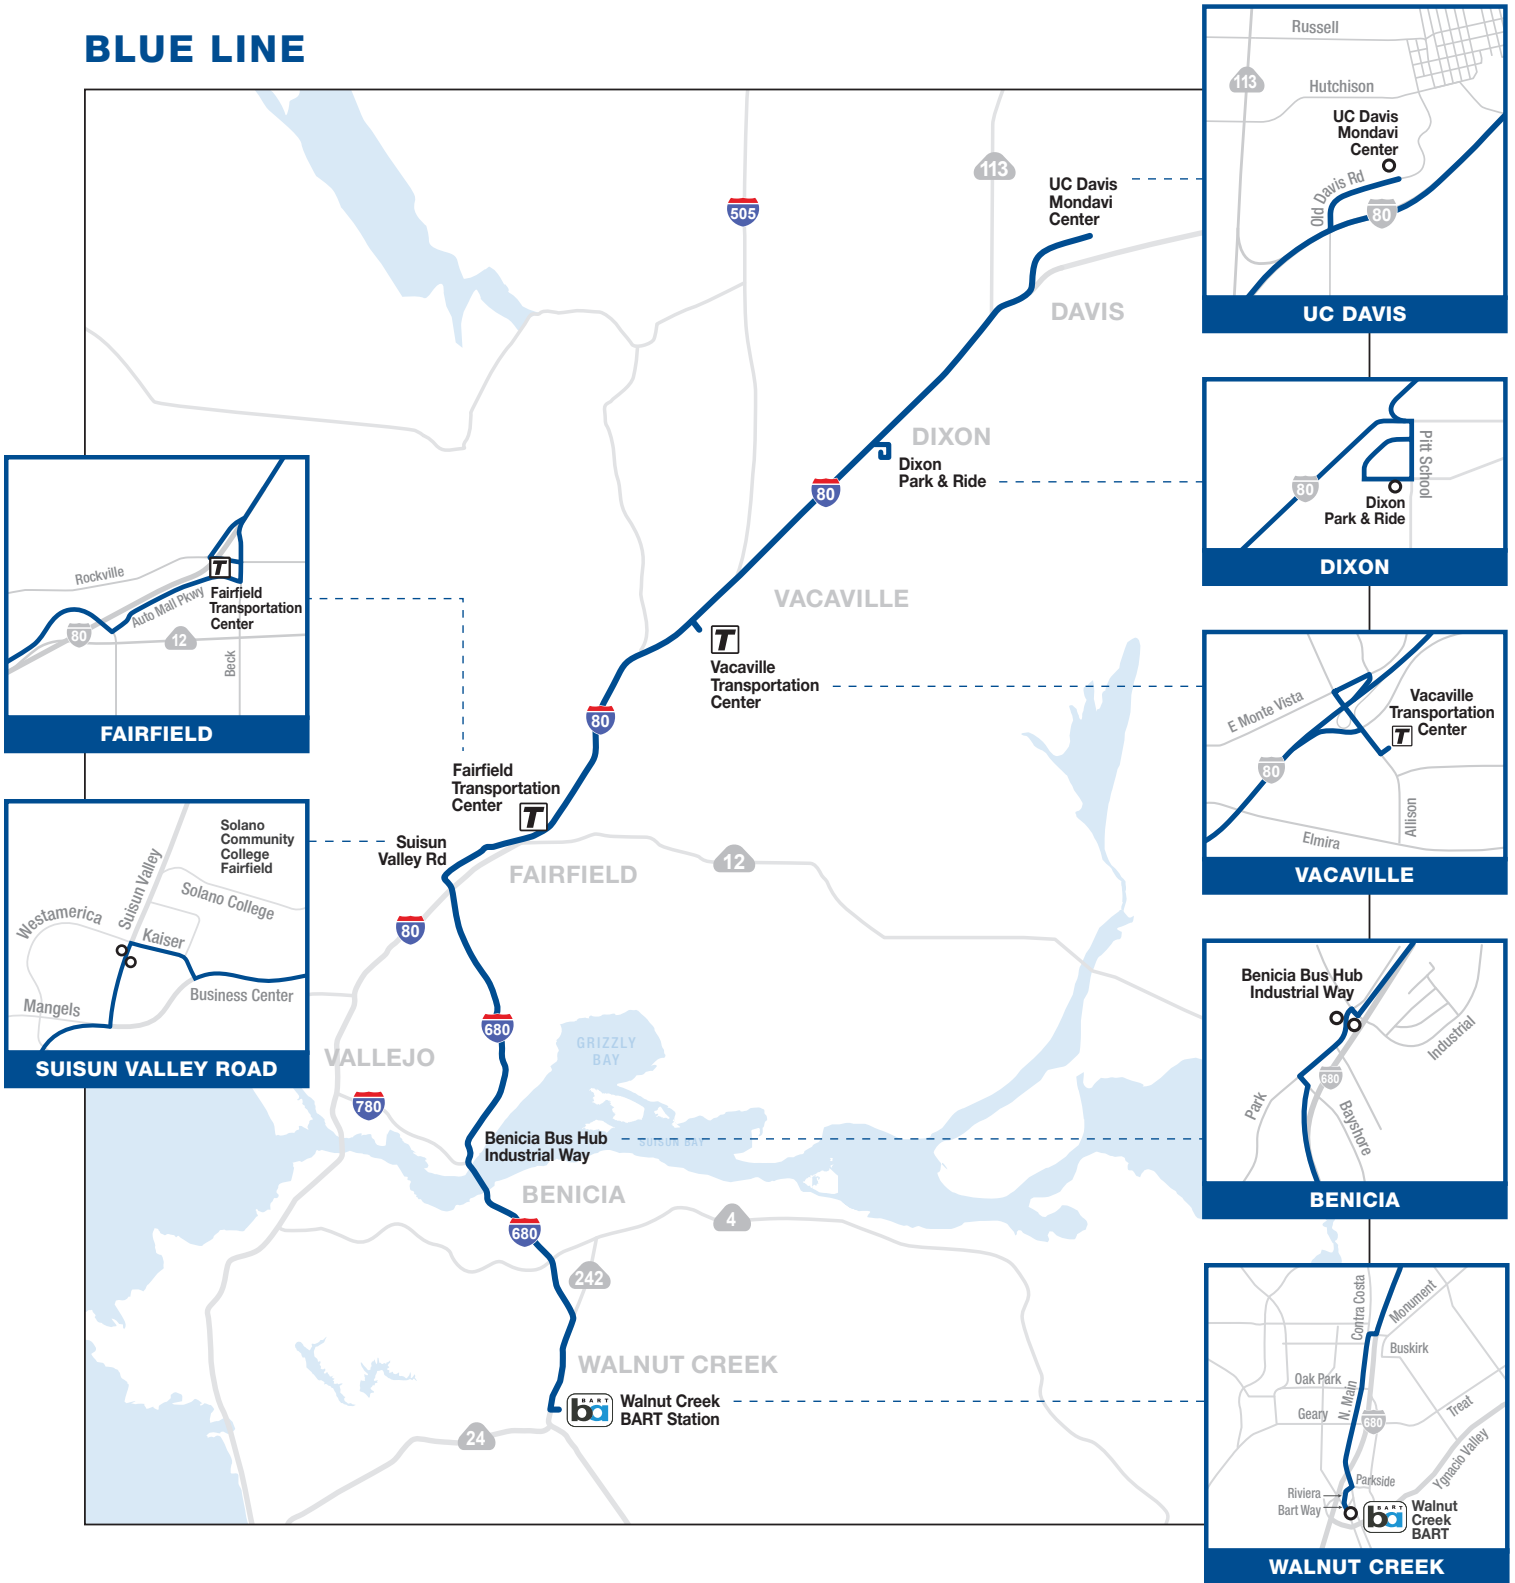

BLUE LINE

Free language assistance | Asistencia gratis en su idioma | Libreng tulong para sa wika | 免費語言幫助
Hỗ trợ giúp thông dịch miễn phí | 무료 언어 지원 | शुल्क भाषा समर्थन | бесплатная языковая помощь