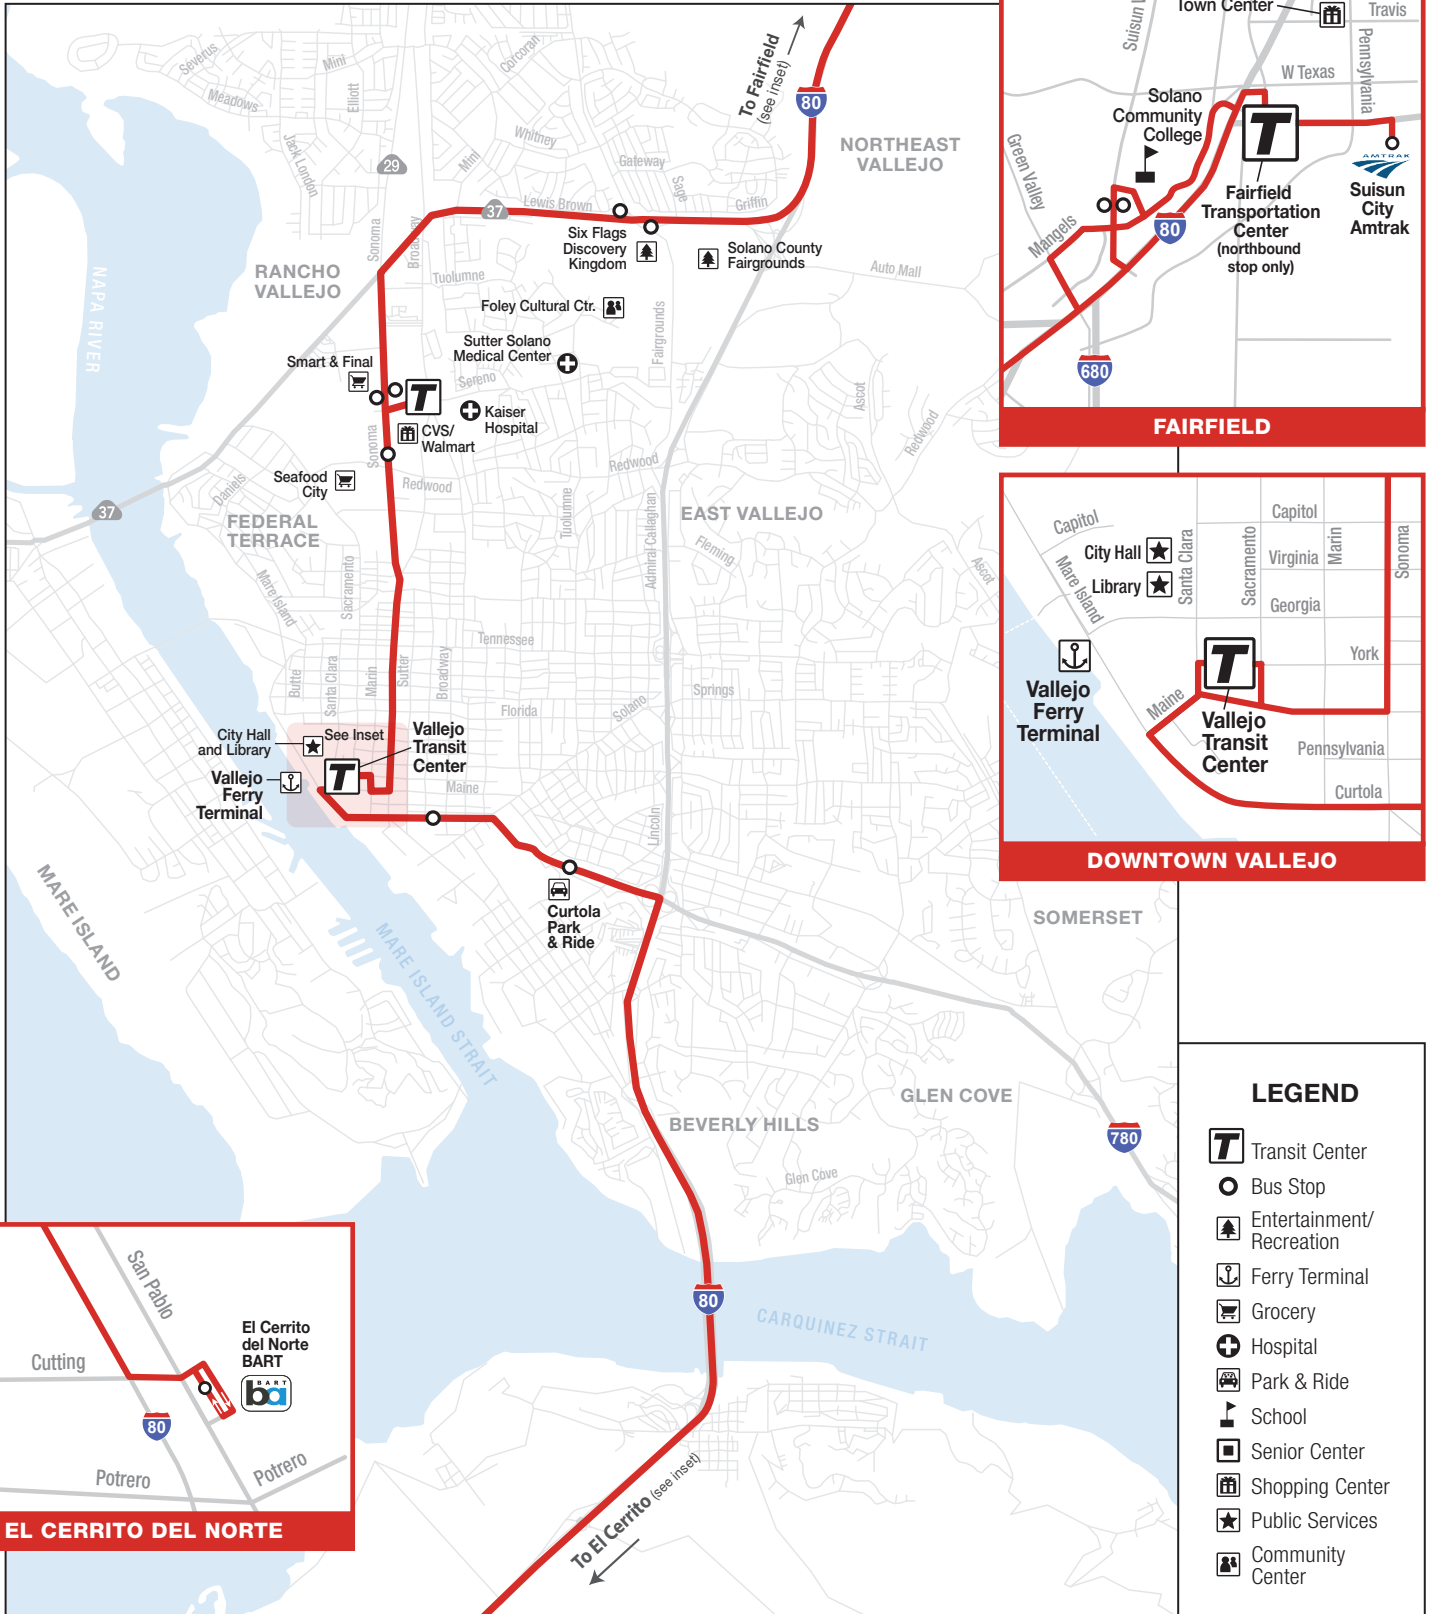

RED LINE

LEGEND

- Transit Center
- Bus Stop
- Entertainment/Recreation
- Ferry Terminal
- Grocery
- Hospital
- Park & Ride
- School
- Senior Center
- Shopping Center
- Public Services
- Community Center