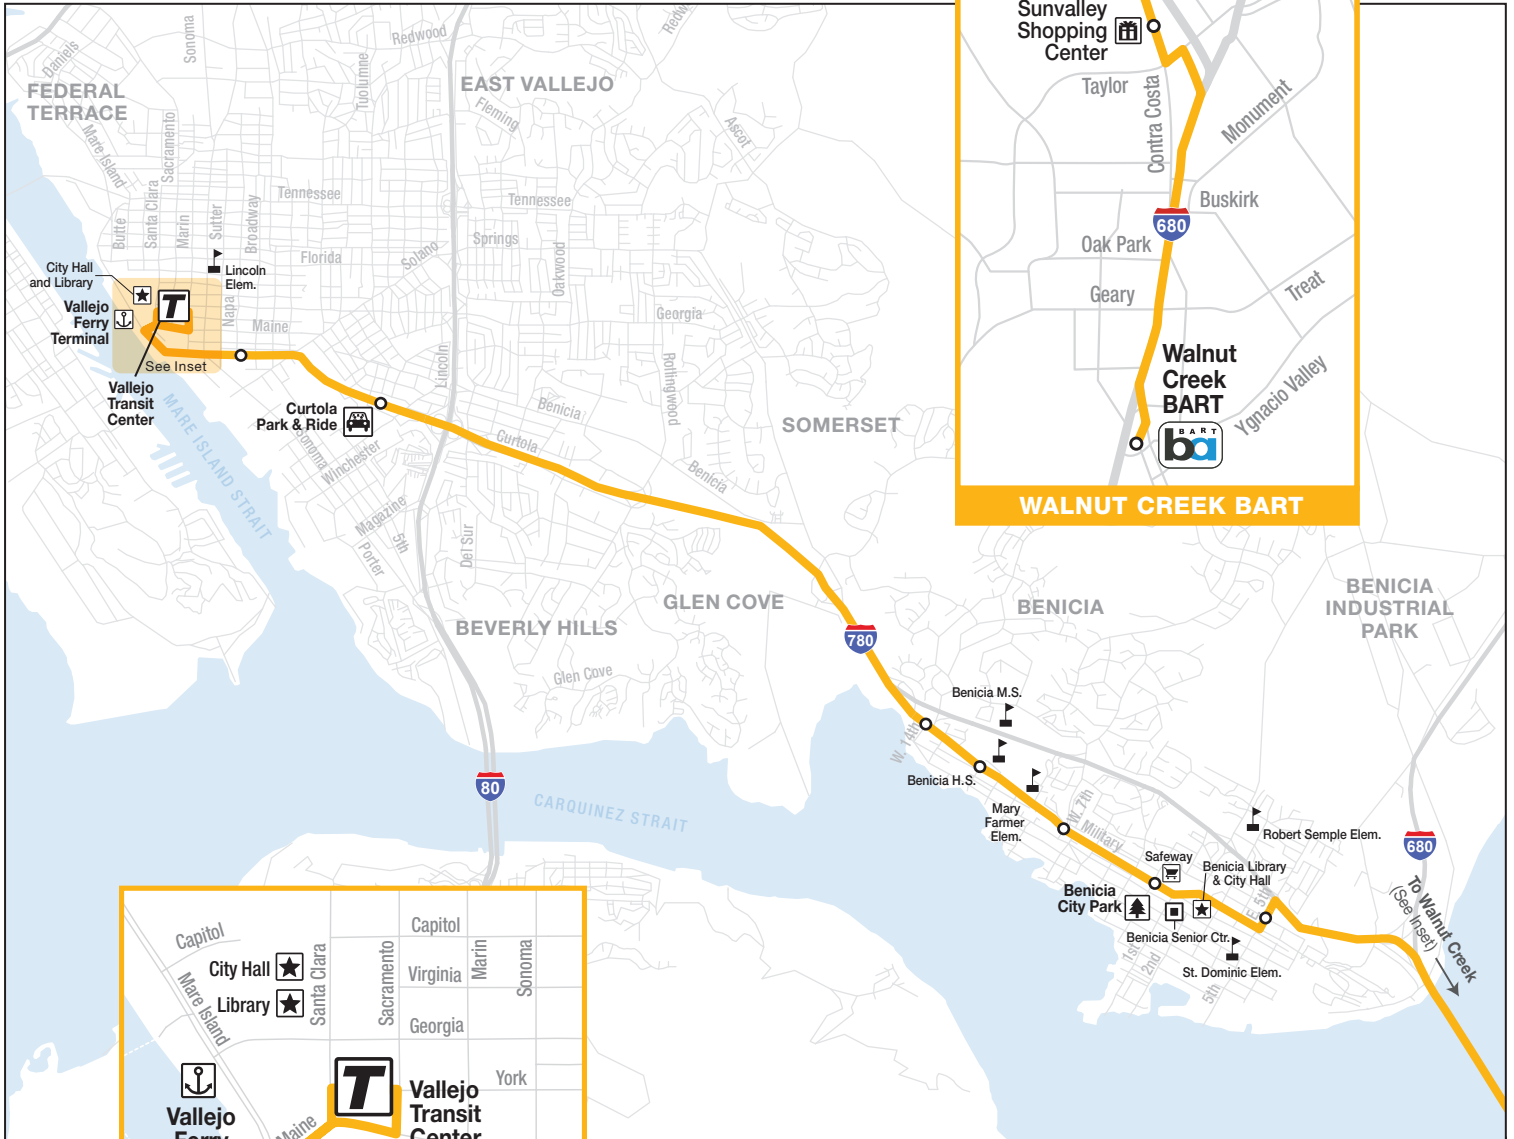

# YELLOW LINE

LEGEND	
Transit Center	Park & Ride
Bus Stop	School
Entertainment/Recreation	Senior Center
Ferry Terminal	Shopping Center
Grocery	Public Services
Hospital	Community Center

clippercard.com

tokentransit.com