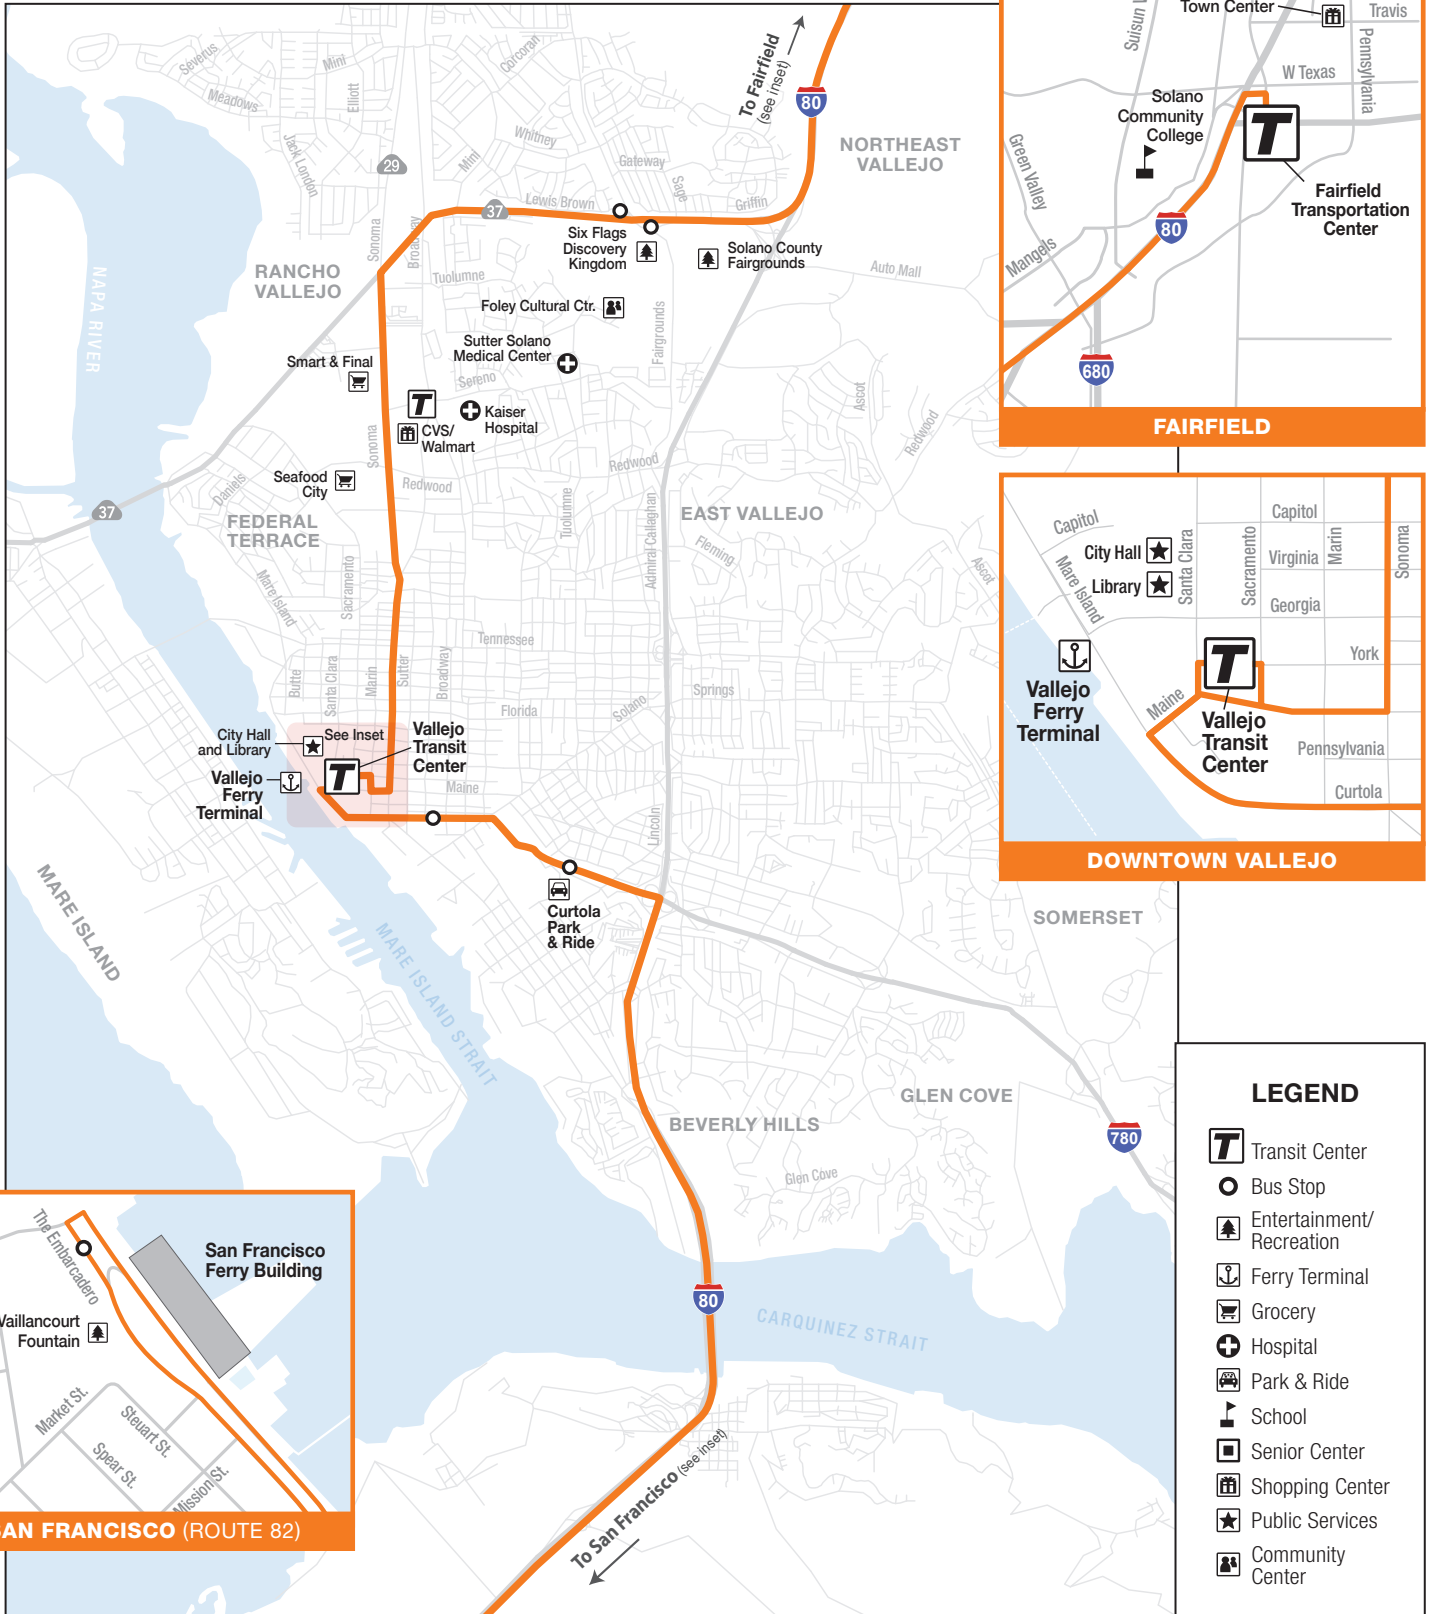

ROUTE 82

LEGEND

- Transit Center
- Bus Stop
- Entertainment/Recreation
- Ferry Terminal
- Grocery
- Hospital
- Park & Ride
- School
- Senior Center
- Shopping Center
- Public Services
- Community Center

clippercard.com

tokentransit.com

soltrans.org
707-648-4666

solanoexpress.com
800-535-6883

Masks Recommended

Free language assistance | Asistencia gratis en su idioma | Libreng tulong para sa wika | 免費語言幫助
Hỗ trợ giúp thông dịch miễn phí | 무료 언어 지원 | शुल्क भाषा समर्थन | бесплатная языковая помощь