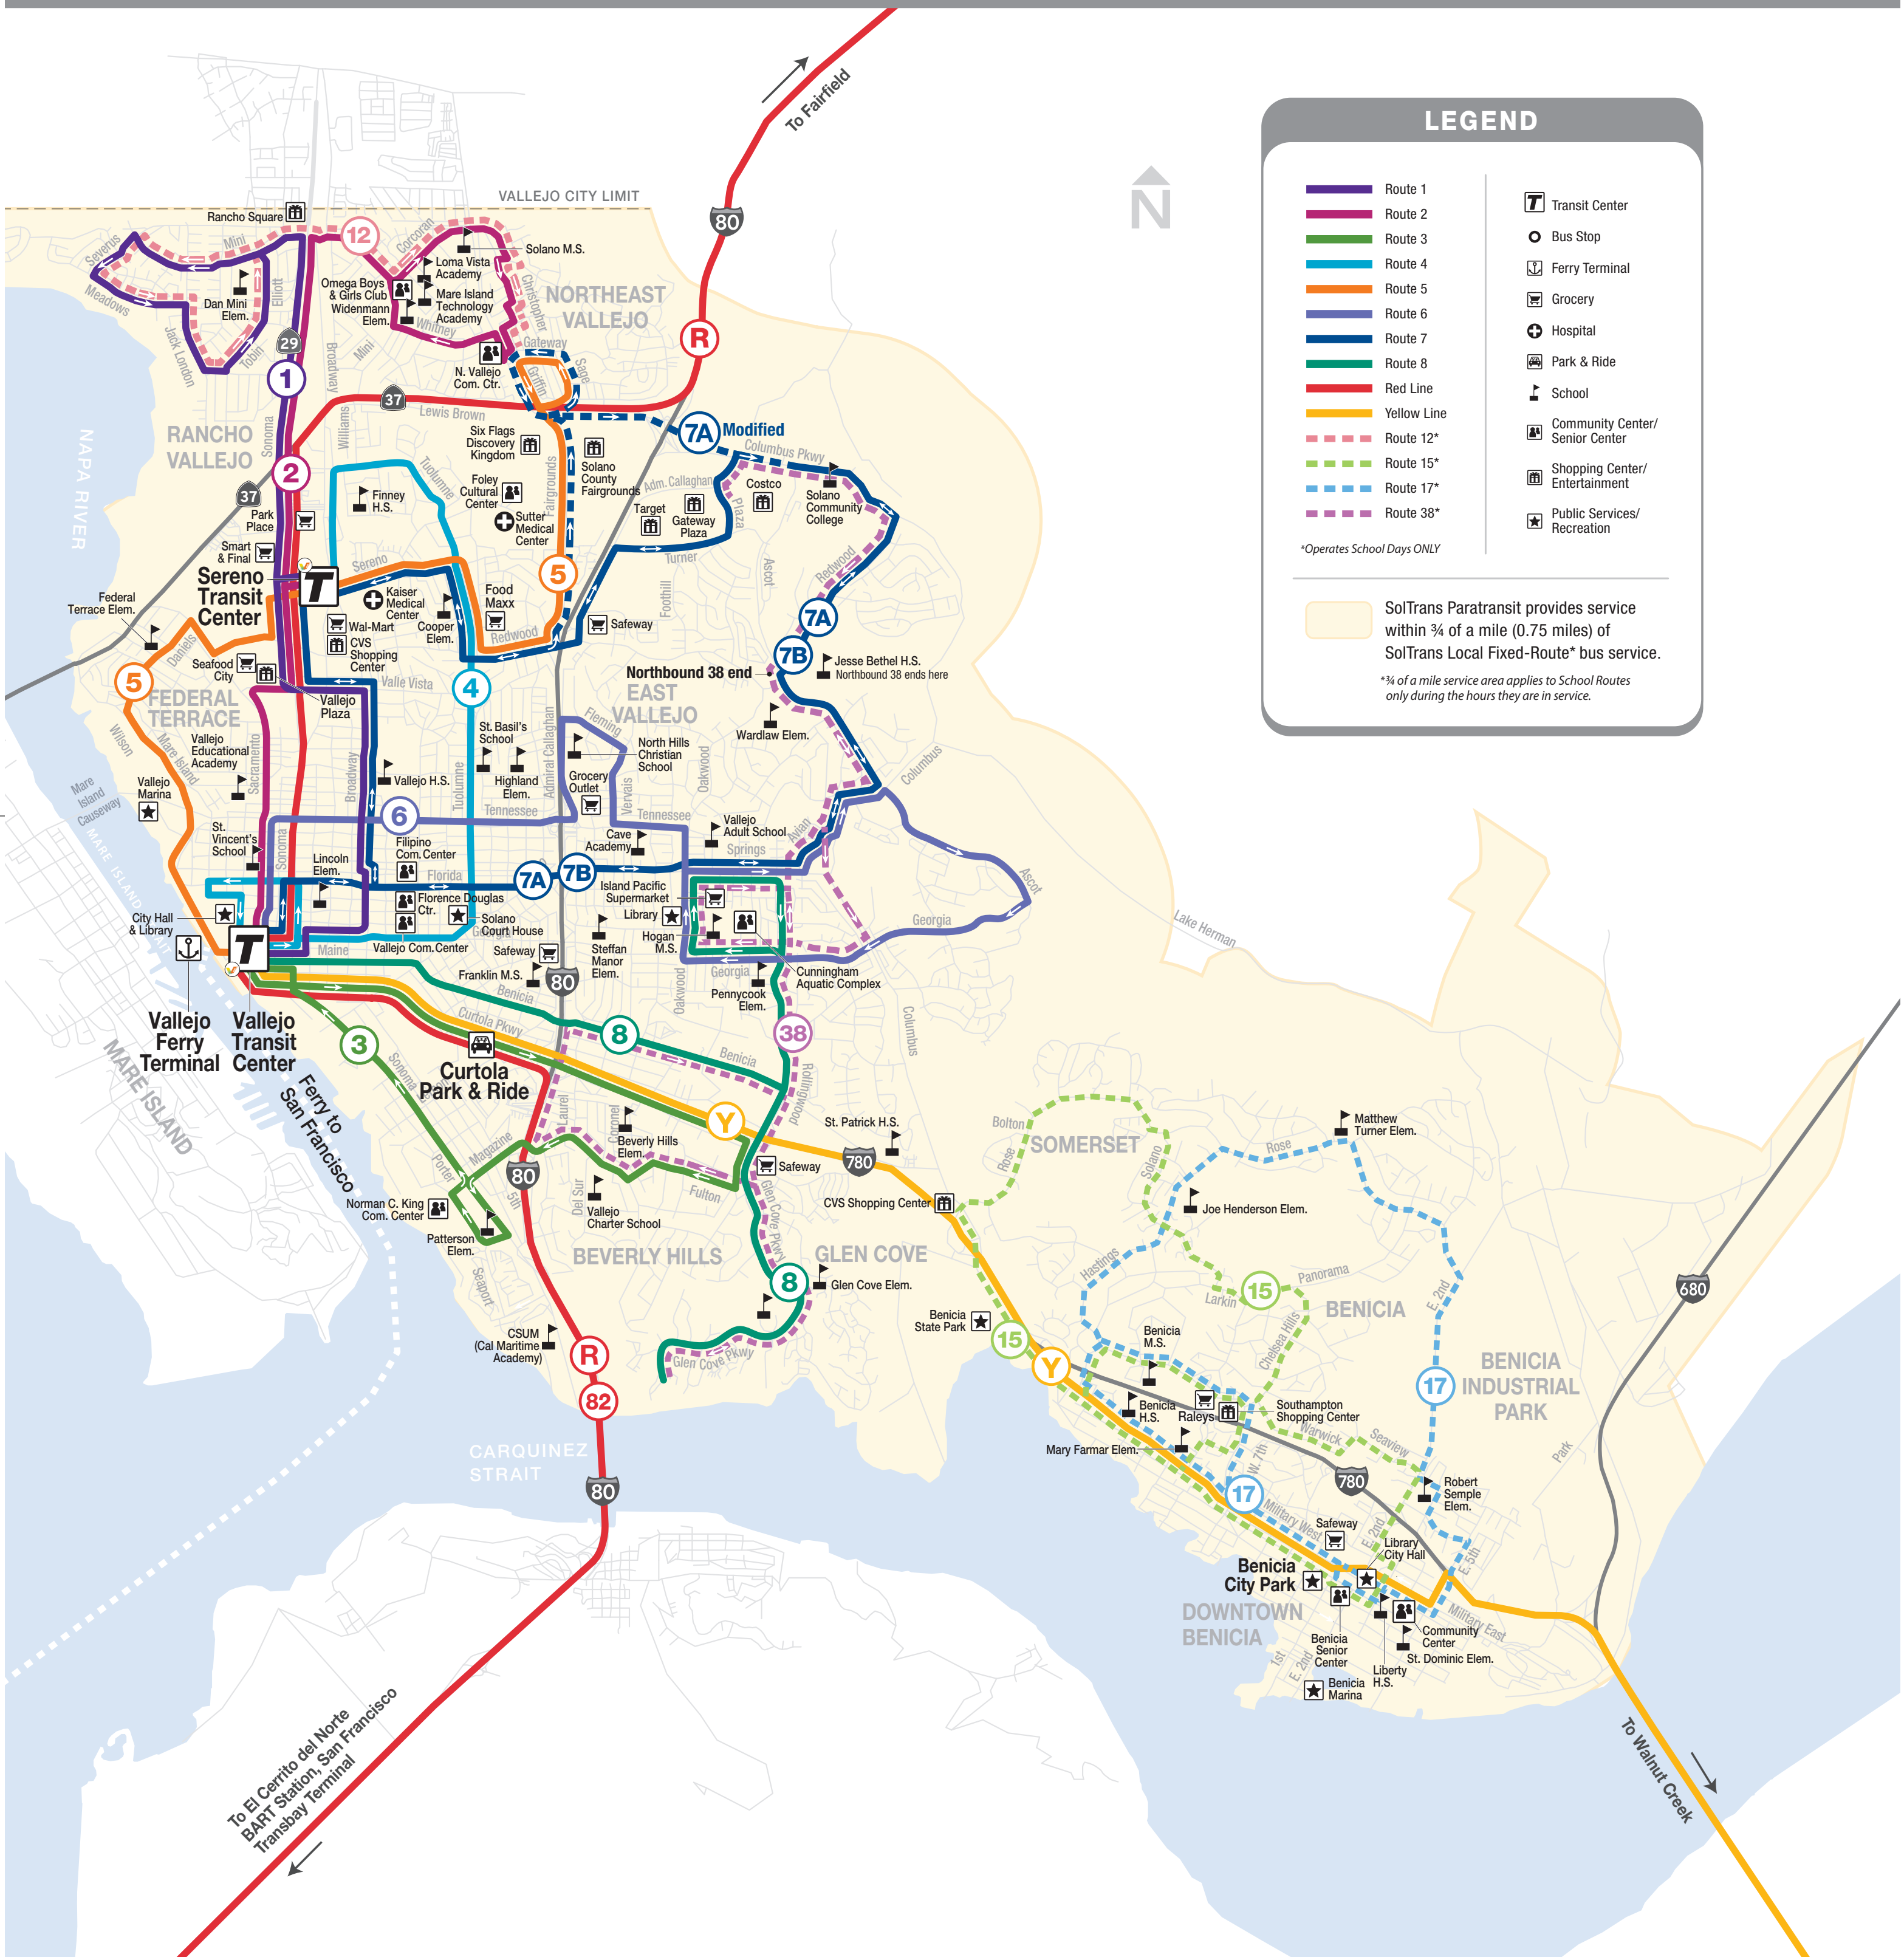

# System Guide & Paratransit service area

### LEGEND

|  |             |  |                                    |
|--|-------------|--|------------------------------------|
|  | Route 1     |  | Transit Center                     |
|  | Route 2     |  | Bus Stop                           |
|  | Route 3     |  | Ferry Terminal                     |
|  | Route 4     |  | Grocery                            |
|  | Route 5     |  | Hospital                           |
|  | Route 6     |  | Park & Ride                        |
|  | Route 7     |  | School                             |
|  | Route 8     |  | Community Center/<br>Senior Center |
|  | Yellow Line |  | Shopping Center/<br>Entertainment  |
|  | Route 12*   |  | Public Services/<br>Recreation     |
|  | Route 15*   |  |                                    |
|  | Route 17*   |  |                                    |
|  | Route 38*   |  |                                    |

\*Operates School Days ONLY

SolTrans Paratransit provides service within 1/4 of a mile (0.75 miles) of SolTrans Local Fixed-Route\* bus service.

\*1/4 of a mile service area applies to School Routes only during the hours they are in service.