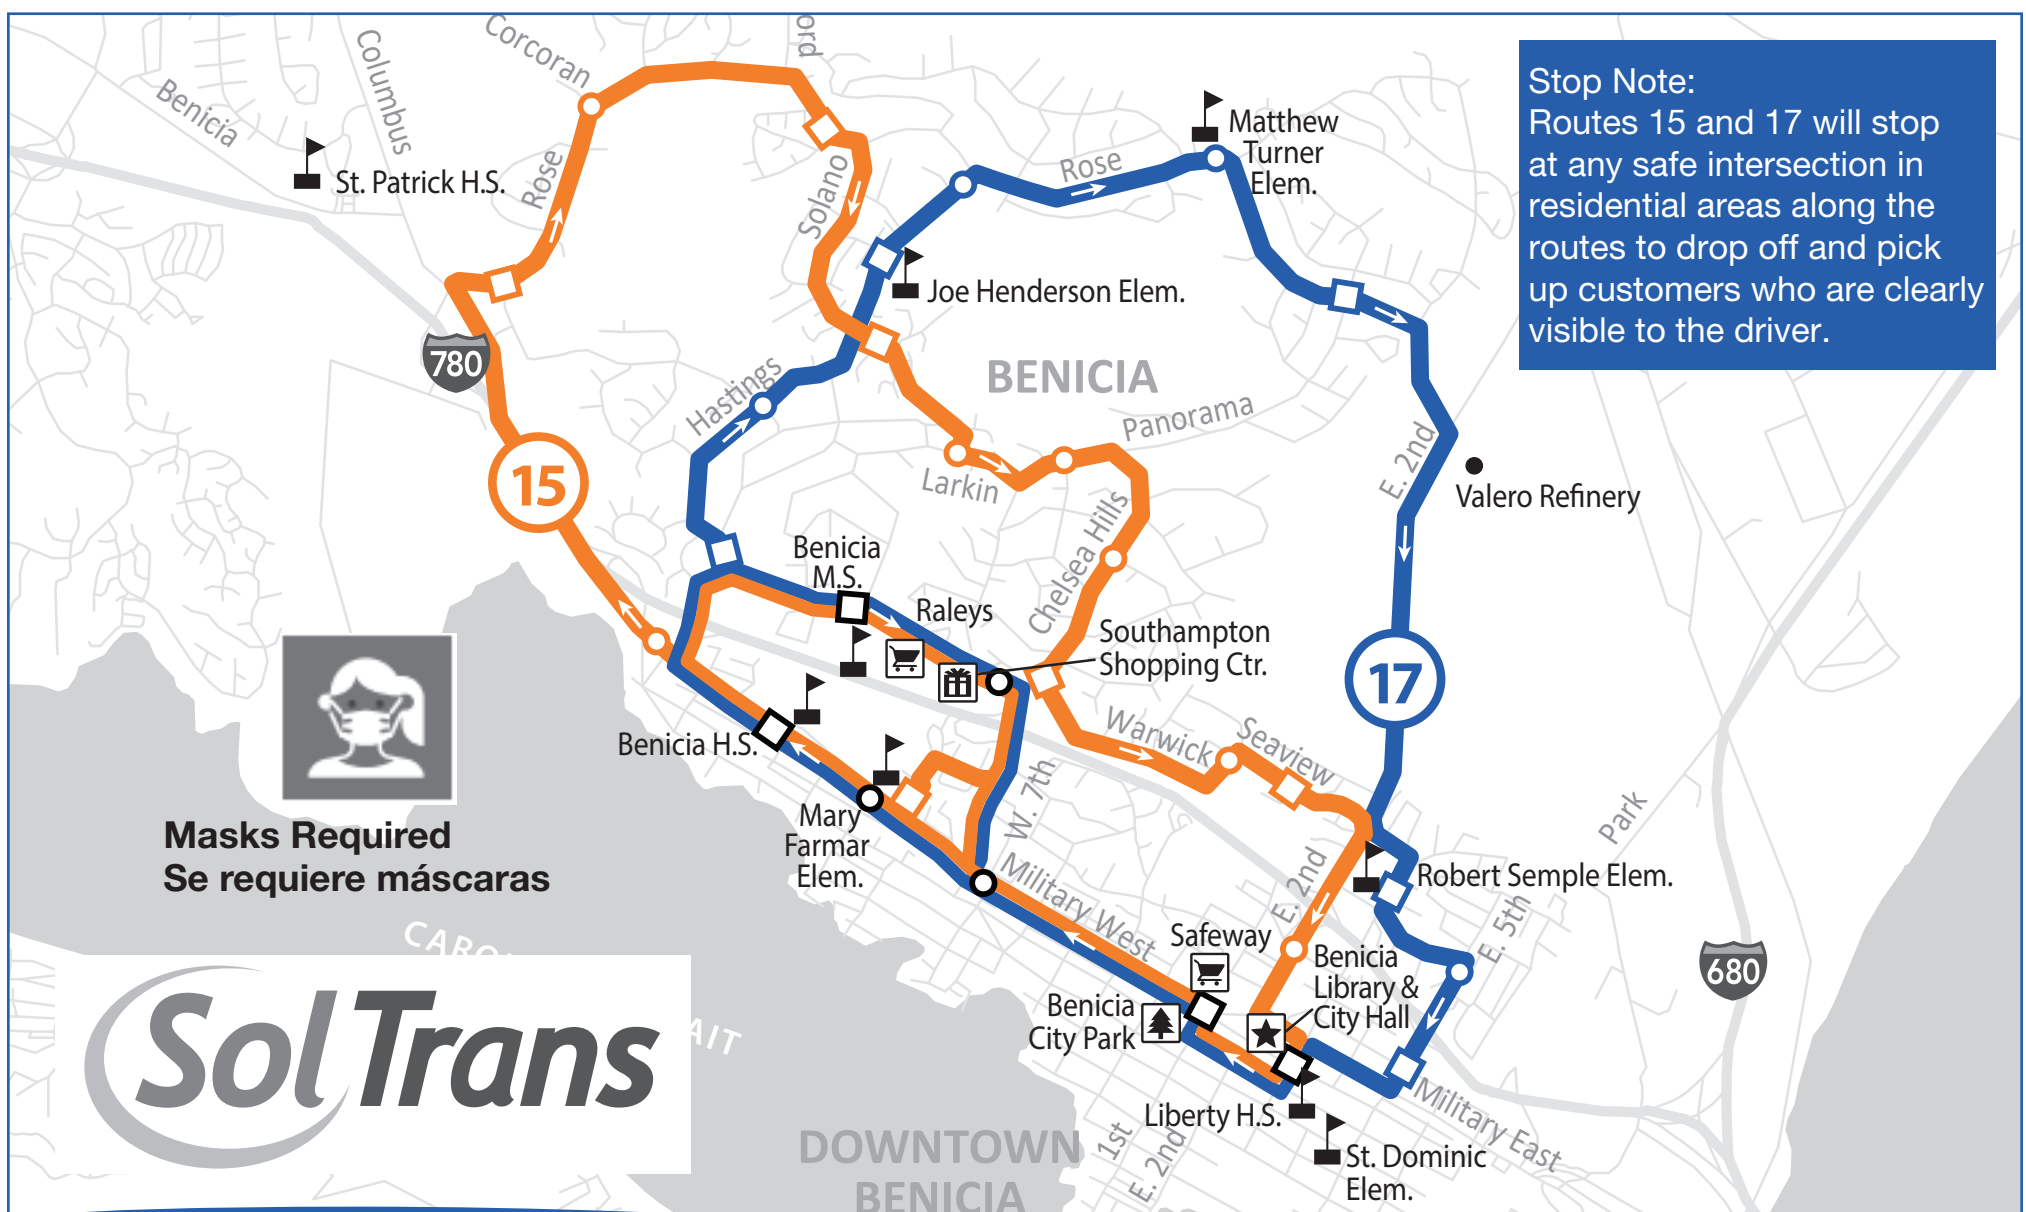

### ROUTE 15 MONDAY – FRIDAY / LUNES – VIERNES

Military & First	Rose & Cambridge	Rose & Windsor	Hastings/Solano Joe Henderson Elementary	Warwick & Chelsea Hills	Seaview & Goldenhill	Military & First	Military West Benicia High	Southampton Benicia Middle	Drolette Way Mary Farmar Elementary
<b>MONDAY - FRIDAY MORNING / LUNES - VIERNES MAÑANA</b>									
7:19	7:24	7:31	7:35	7:40	7:43	7:51	7:56	8:00	8:05
Military West Benicia High	Southampton Benicia Middle	Drolette Way Mary Farmar Elementary	Military West Benicia High	Rose & Cambridge	Rose & Windsor	Hastings/Solano Joe Henderson Elementary	Warwick & Chelsea Hills	Seaview & Goldenhill	Military & First
<b>MONDAY - THURSDAY AFTERNOON / LUNES - JUEVES POR LA TARDE</b>									
3:00	3:10	3:20	3:22	3:26	3:30	3:35	3:40	3:43	3:51
-	-	-	3:54	4:03	4:07	4:12	4:17	4:20	4:28
<b>FRIDAY AFTERNOON / VIERNES POR LA TARDE</b>									
-	1:10	1:22	1:35	1:44	1:48	1:53	1:58	2:01	2:09
-	-	-	3:45	3:54	3:58	4:03	4:08	4:11	4:19

PM trips indicated in bold / Viajes PM indican en negrita

**Stop Note:**  
Routes 15 and 17 will stop at any safe intersection in residential areas along the routes to drop off and pick up customers who are clearly visible to the driver.