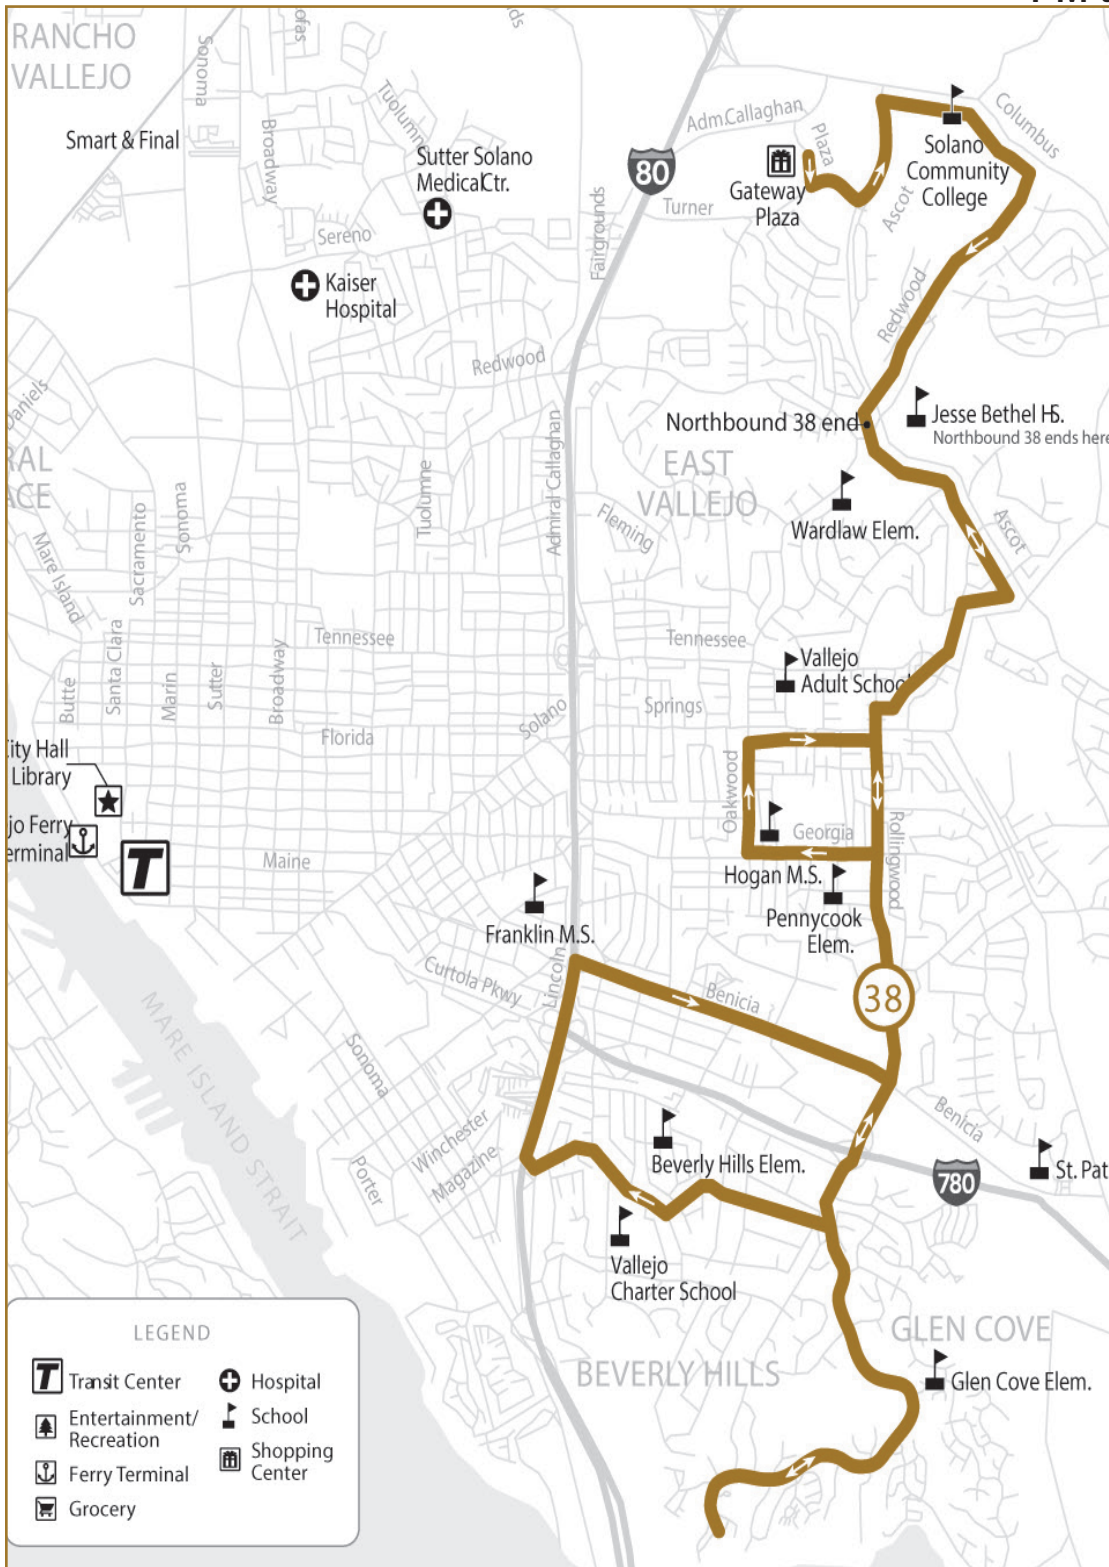

38

JESSE BETHEL

Glen Cove - Gateway Plaza via Jesse Bethel HS
EFFECTIVE AUGUST 01, 2021 / A PARTIR DE 01 AGOSTO 2021

ROUTE 38 MONDAY – FRIDAY / LUNES – VIERNES

Gateway Plaza	Solano Community College	Ascot & Columbus	Georgia & Hogan	Benicia & Rollingwood	Glen Cove	Fulton & Magazine	Magazine & Lincoln	Benicia & Rollingwood	Ascot & Columbus	Jesse Bethel High School
MONDAY - FRIDAY MORNING / LUNES - VIERNES MAÑANA										
6:56	7:00	7:06	7:15	7:22	7:32	7:41	7:44	7:50	7:55	8:00

ROUTES 3/7A/7B/8 MONDAY – FRIDAY / LUNES – VIERNES

For afternoon service, board the Route 7A/7B bus at Jesse Bethel to travel to:

- Beverly Hills: Transfer to the Route 3 bus at Vallejo Transit Center
- Benicia Rd., Hogan Middle School area, upper Georgia St., and Glen Cove: Transfer to the Route 8 bus at Vallejo Transit Center

MONDAY - FRIDAY AFTERNOON / LUNES - VIERNES POR LA TARDE									
Route 7A				Route 3		Route 8		Route 8	
Gateway Plaza	Jesse Bethel High School	Ascot Pkwy & Columbus	Vallejo Transit Center	Vallejo Transit Center	Magazine & Sheridan	Vallejo Transit Center	Benicia & Rollingwood	Vallejo Transit Center	Glen Cove
2:17	2:22	2:27	2:45	3:15	3:27	2:30	2:50	2:30	2:58
3:17	3:22	3:27	3:45	3:45	3:57	3:30	3:50	3:30	3:58
4:17	4:22	4:27	4:45	4:15	4:27	4:30	4:50	4:30	4:58

PM trips indicated in bold / Viajes PM indican en negrita

Customer Service

For schedules, connecting services, and assistance with trip planning, please call (707) 648-4666 between 8:00 am and 6:00 pm weekdays. Schedule information is also available at SolTrans.org.

Atención al Cliente

Para horarios, servicios de conexión, y asistencia con planificación de viajes, por favor llame al (707) 648-4666, 8:00 am y 6:00 pm entre semana. Información sobre los horarios también está disponible en SolTrans.org.

Masks Required
Se requiere máscaras