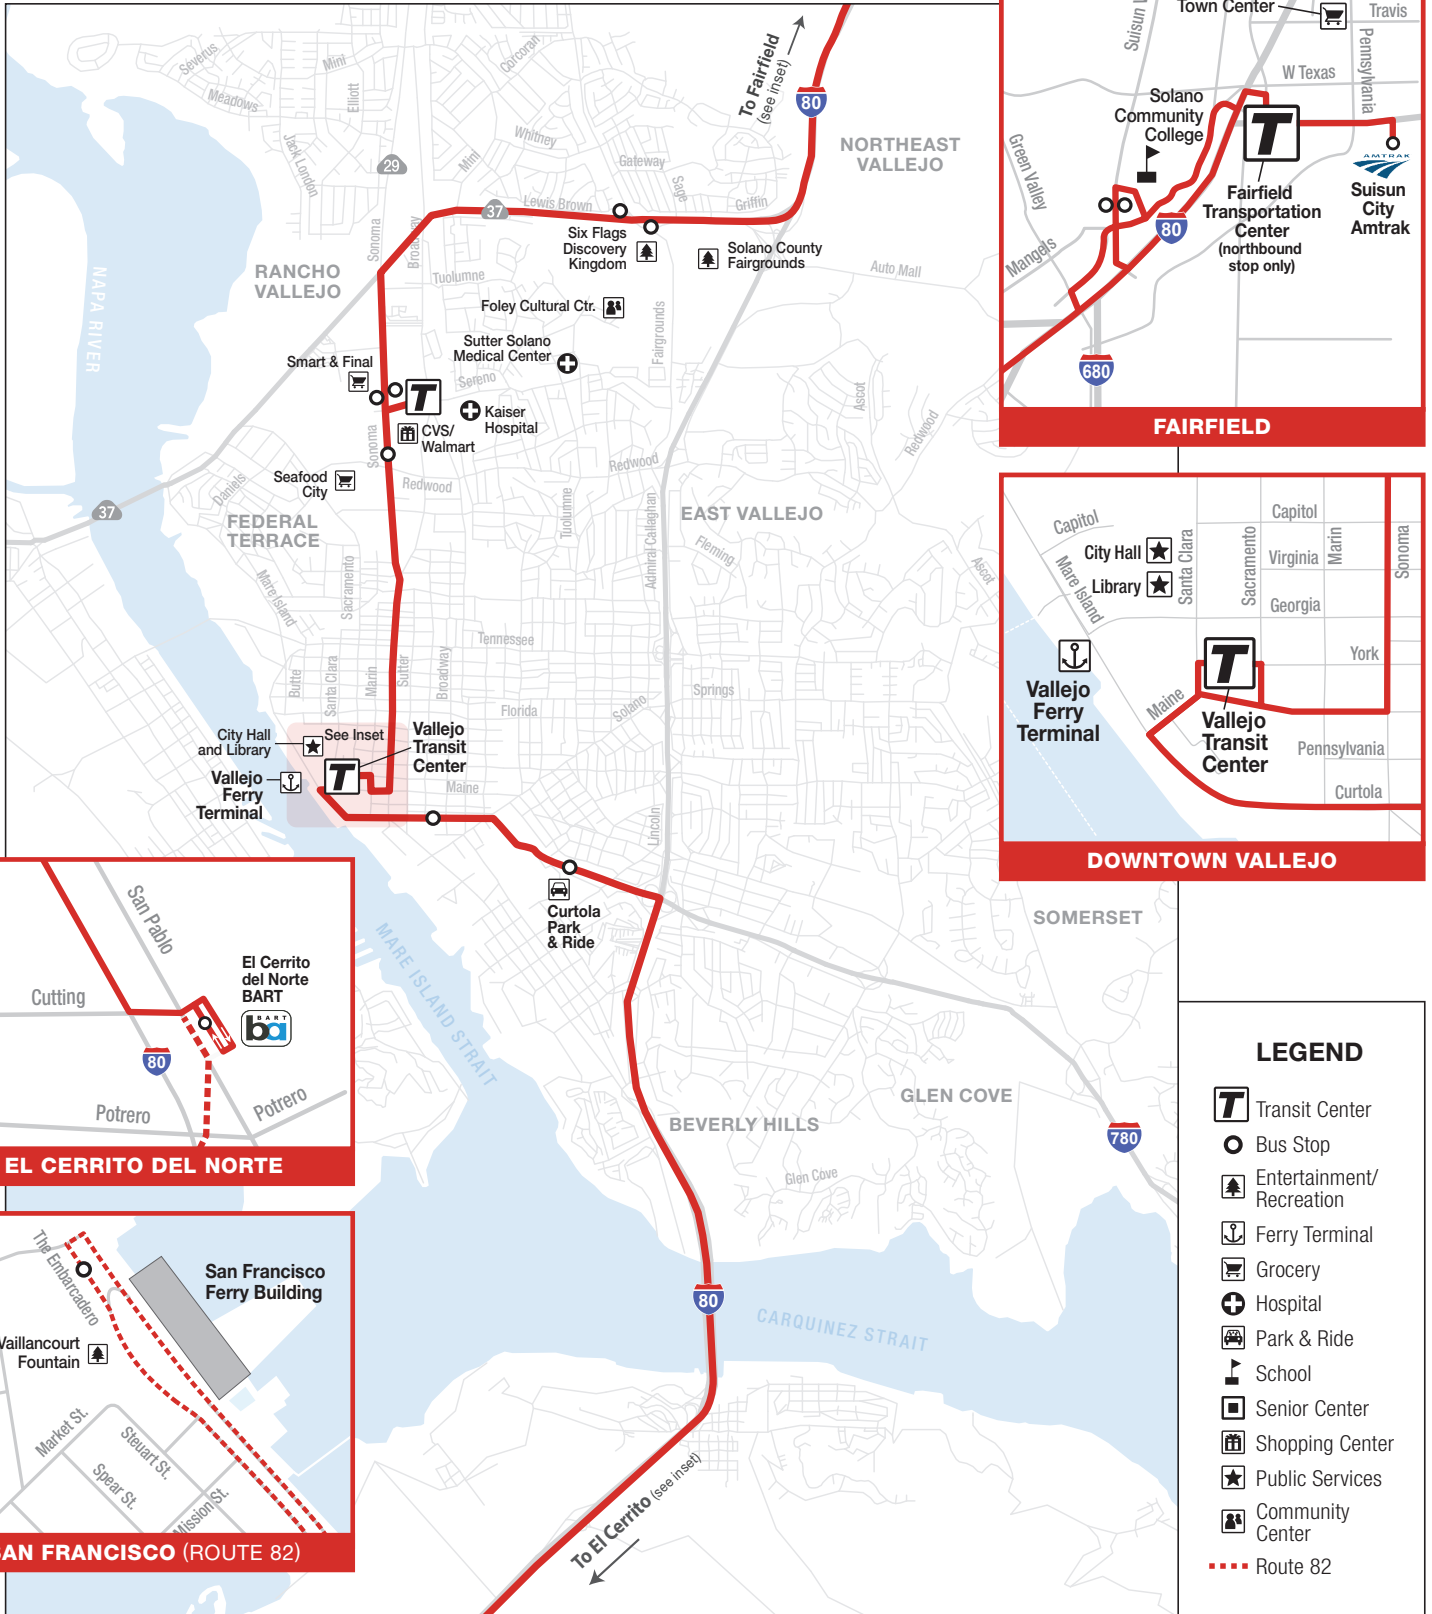

Effective December 19, 2021

ROUTE 82

VALLEJO — SAN FRANCISCO

Upcharge required

SOUTHBOUND				NORTHBOUND				
VALLEJO		EL CERRITO	SAN FRANCISCO	SAN FRANCISCO	EL CERRITO	VALLEJO		
Vallejo Transit Center	Curtola Park & Ride	El Cerrito del Norte BART	San Francisco Ferry Terminal	San Francisco Ferry Terminal	El Cerrito del Norte BART	Curtola Park & Ride	Vallejo Transit Center	Sereno Transit Center
MONDAY – FRIDAY								
5:15	5:21	5:40	6:15	6:30	6:55	7:12	7:15	–
9:18	9:24	9:41	10:14	10:29	11:00	11:17	11:22	11:29

RED LINE

LEGEND

- Transit Center
- Bus Stop
- Entertainment/Recreation
- Ferry Terminal
- Grocery
- Hospital
- Park & Ride
- School
- Senior Center
- Shopping Center
- Public Services
- Community Center
- Route 82