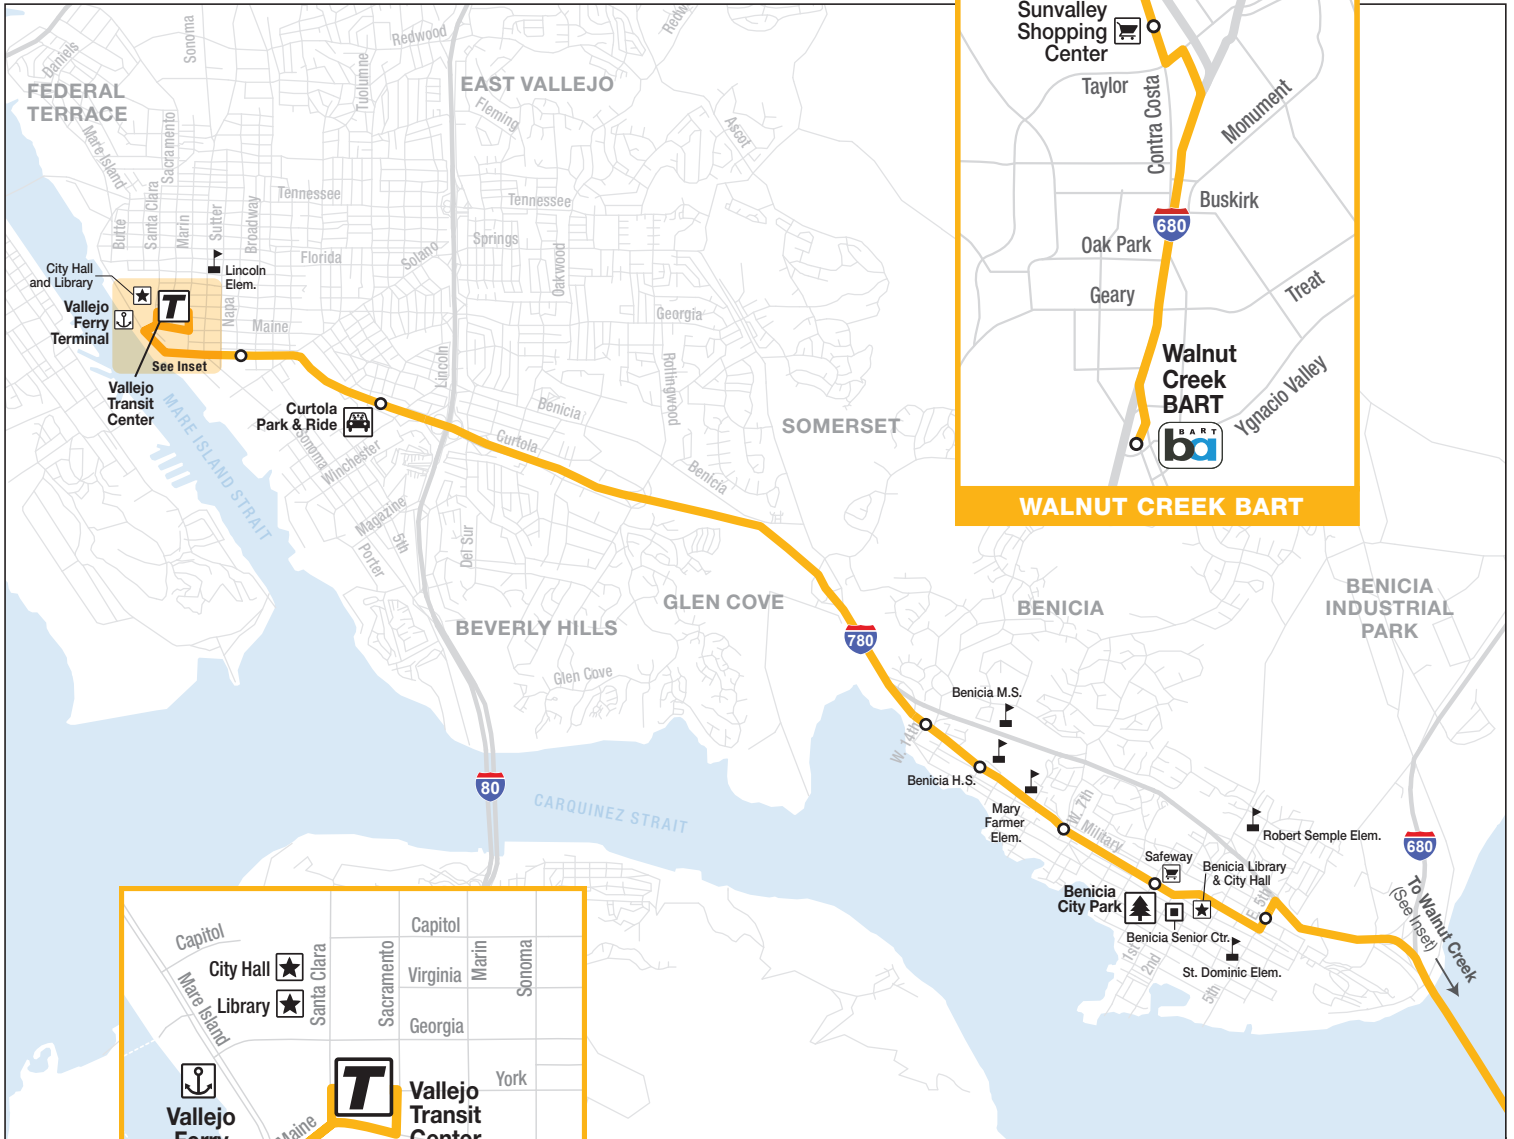

\*Sunvalley Shopping Center stops are on Contra Costa Blvd at Viking Drive and south of Golf Club Rd.

PM trips indicated in bold

clippcard.com

tokentransit.com

soltrans.org  
707-648-4666

solanoexpress.com  
800-535-6883

# YELLOW LINE

LEGEND			
	Transit Center		Park & Ride
	Bus Stop		School
	Entertainment/Recreation		Senior Center
	Ferry Terminal		Shopping Center
	Grocery		Public Services
	Hospital		Community Center

clippcard.com