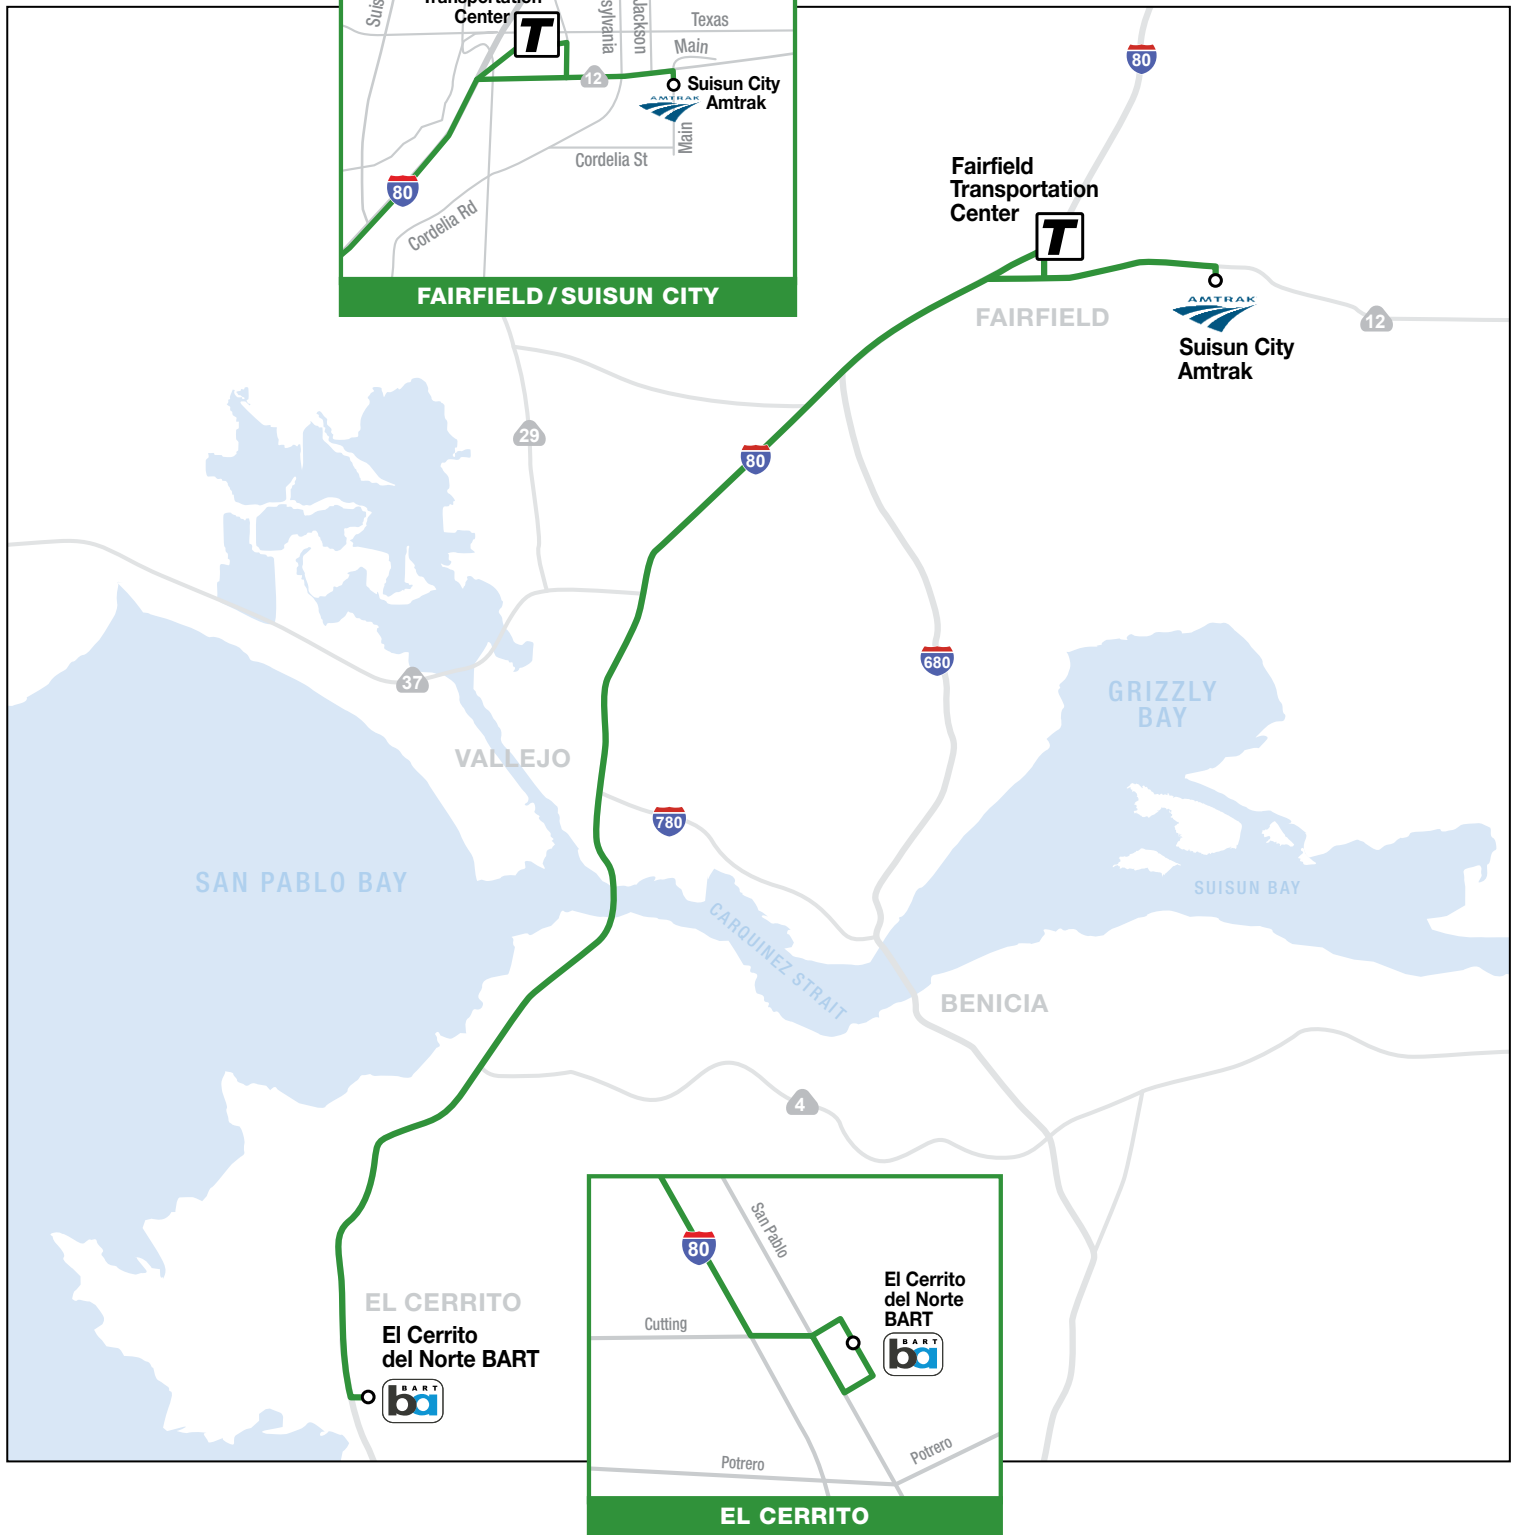

GREEN LINE

clippcard.com

tokentransit.com

soltrans.org
707-648-4666

solanoexpress.com
800-535-6883

**Masks
Required**

Free language assistance | Asistencia gratis en su idioma | Libreng tulong para sa wika | 免費語言幫助
Hỗ trợ giúp thông dịch miễn phí | 무료 언어 지원 | शुल्क भाषा समर्थन | бесплатная языковая помощь