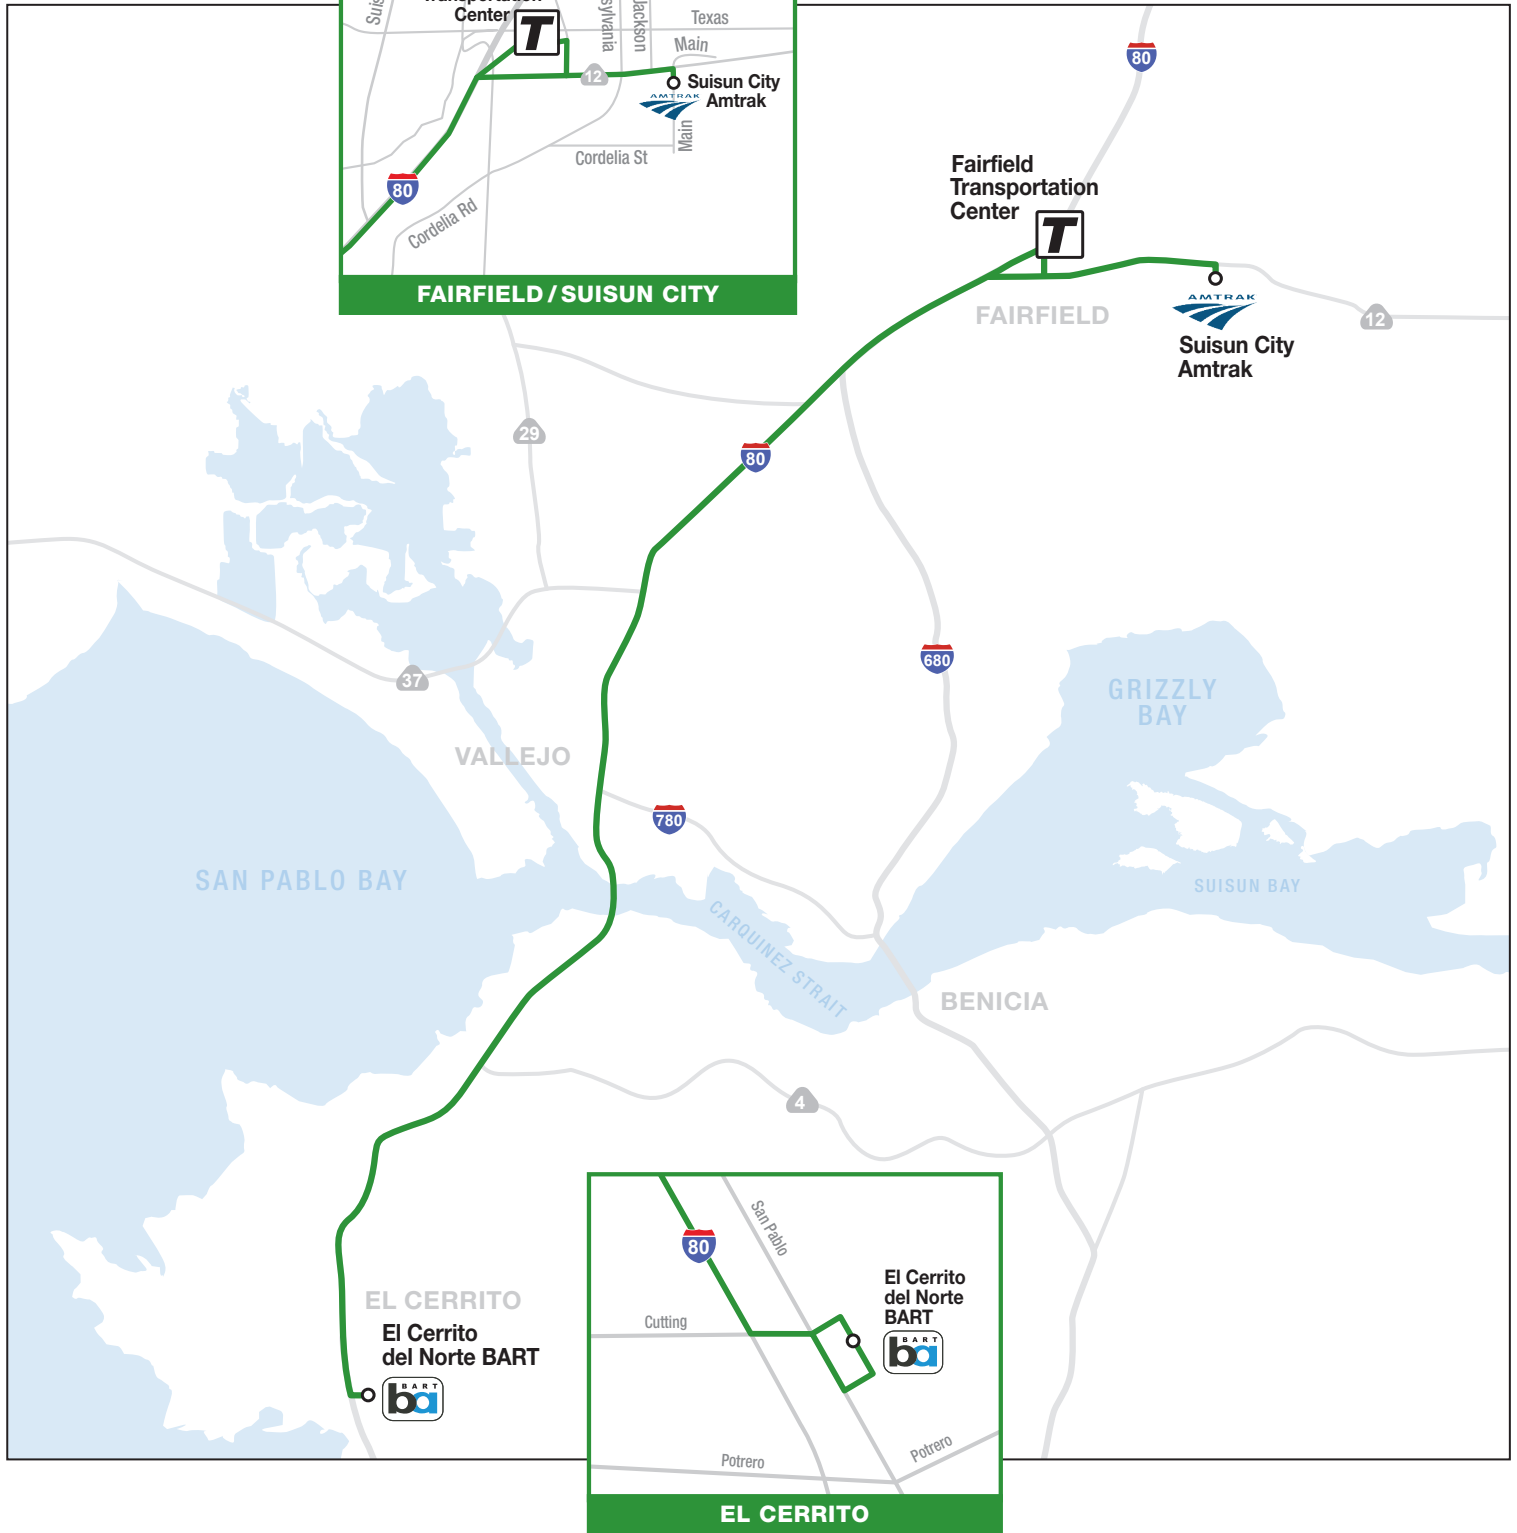

GREEN LINE

clippcard.com

tokentransit.com

soltrans.org
707-648-4666

solanoexpress.com
800-535-6883

Masks Recommended

Free language assistance | Asistencia gratis en su idioma | Libreng tulong para sa wika | 免費語言幫助
Hỗ trợ giúp thông dịch miễn phí | 무료 언어 지원 | शुल्क भाषा समर्थन | бесплатная языковая помощь