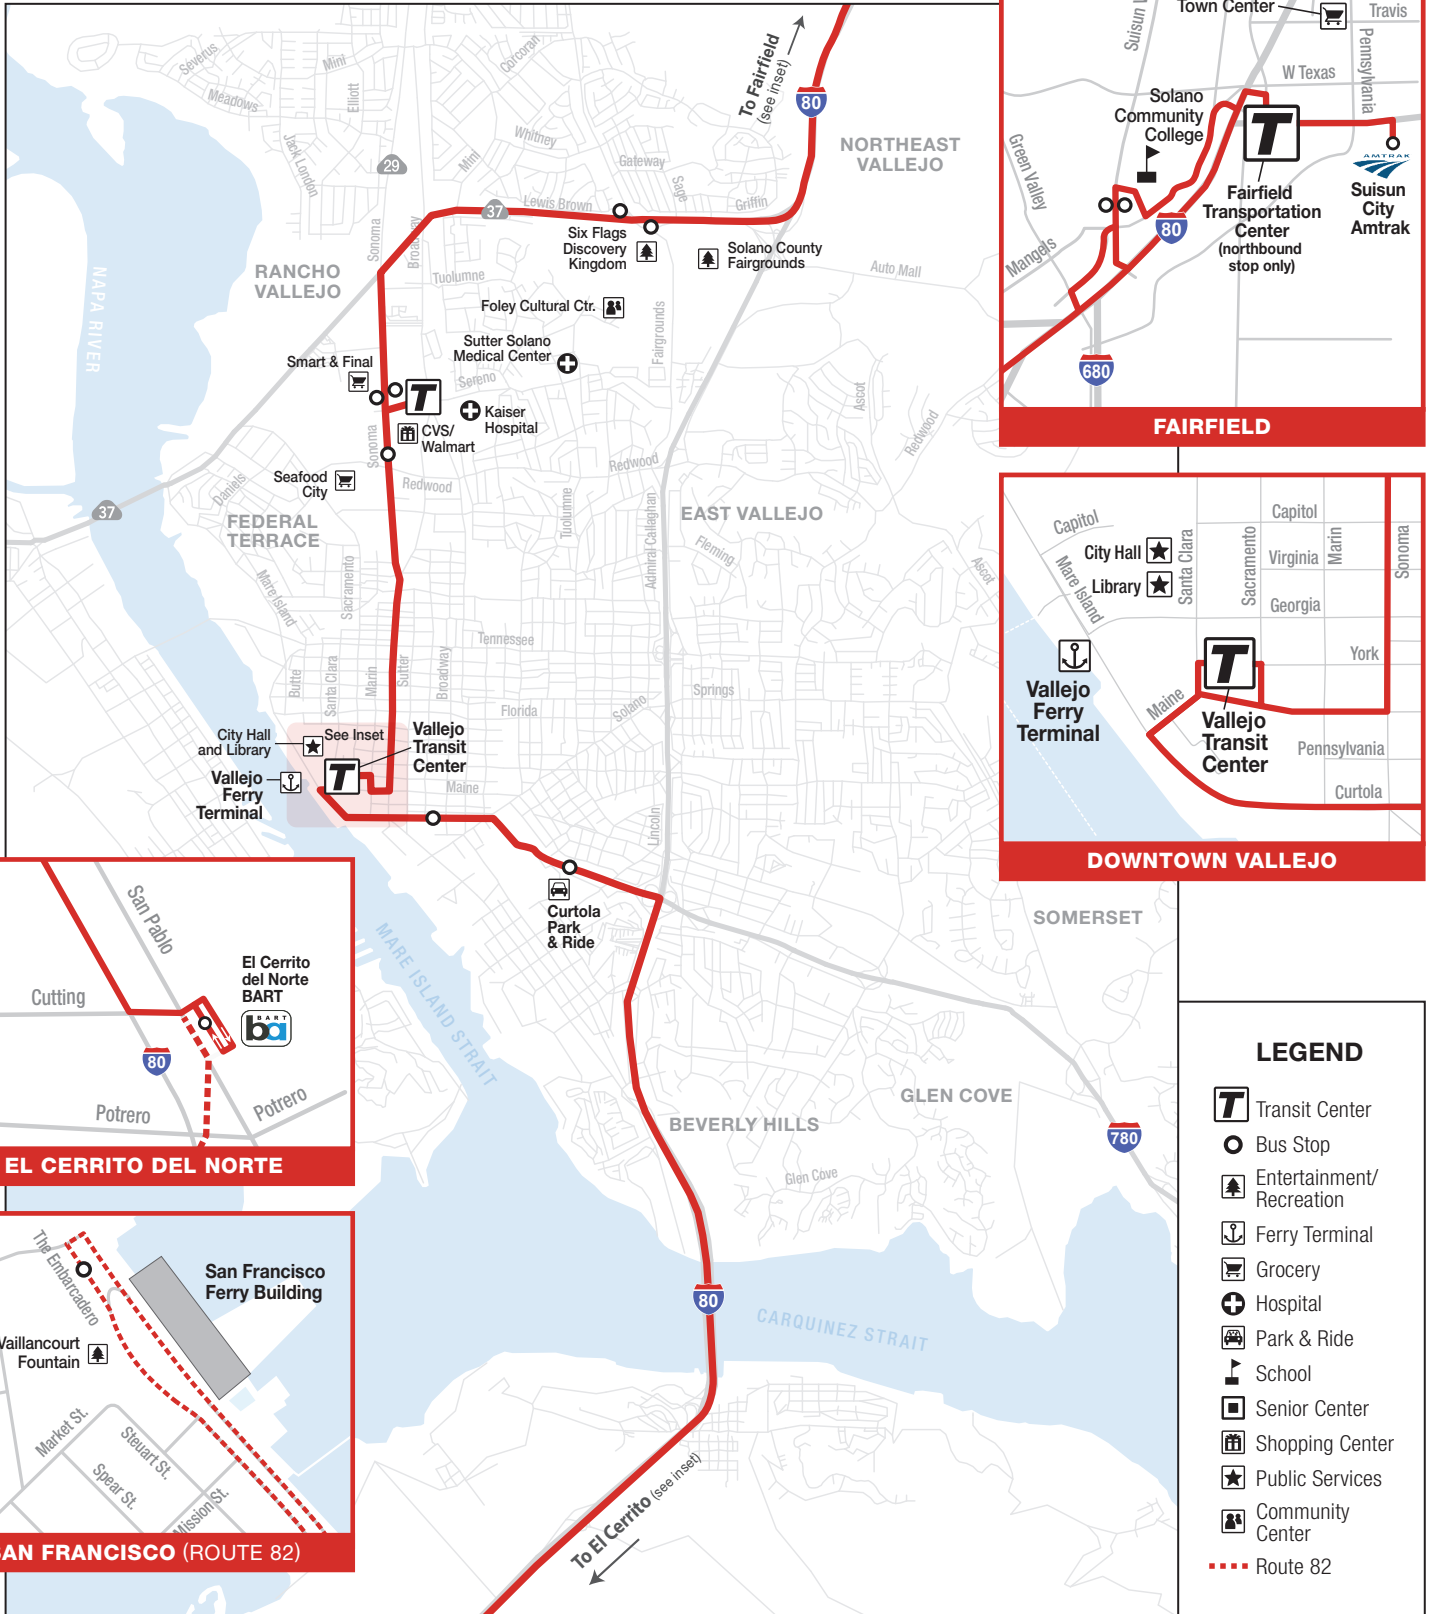

RED LINE

clippercard.com

tokentransit.com

soltrans.org
707-648-4666

solanoexpress.com
800-535-6883

Masks Recommended

Free language assistance | Asistencia gratis en su idioma | Libreng tulong para sa wika | 免費語言幫助
Hỗ trợ giúp thông dịch miễn phí | 무료 언어 지원 | शुल्क भाषा समर्थन | бесплатная языковая помощь