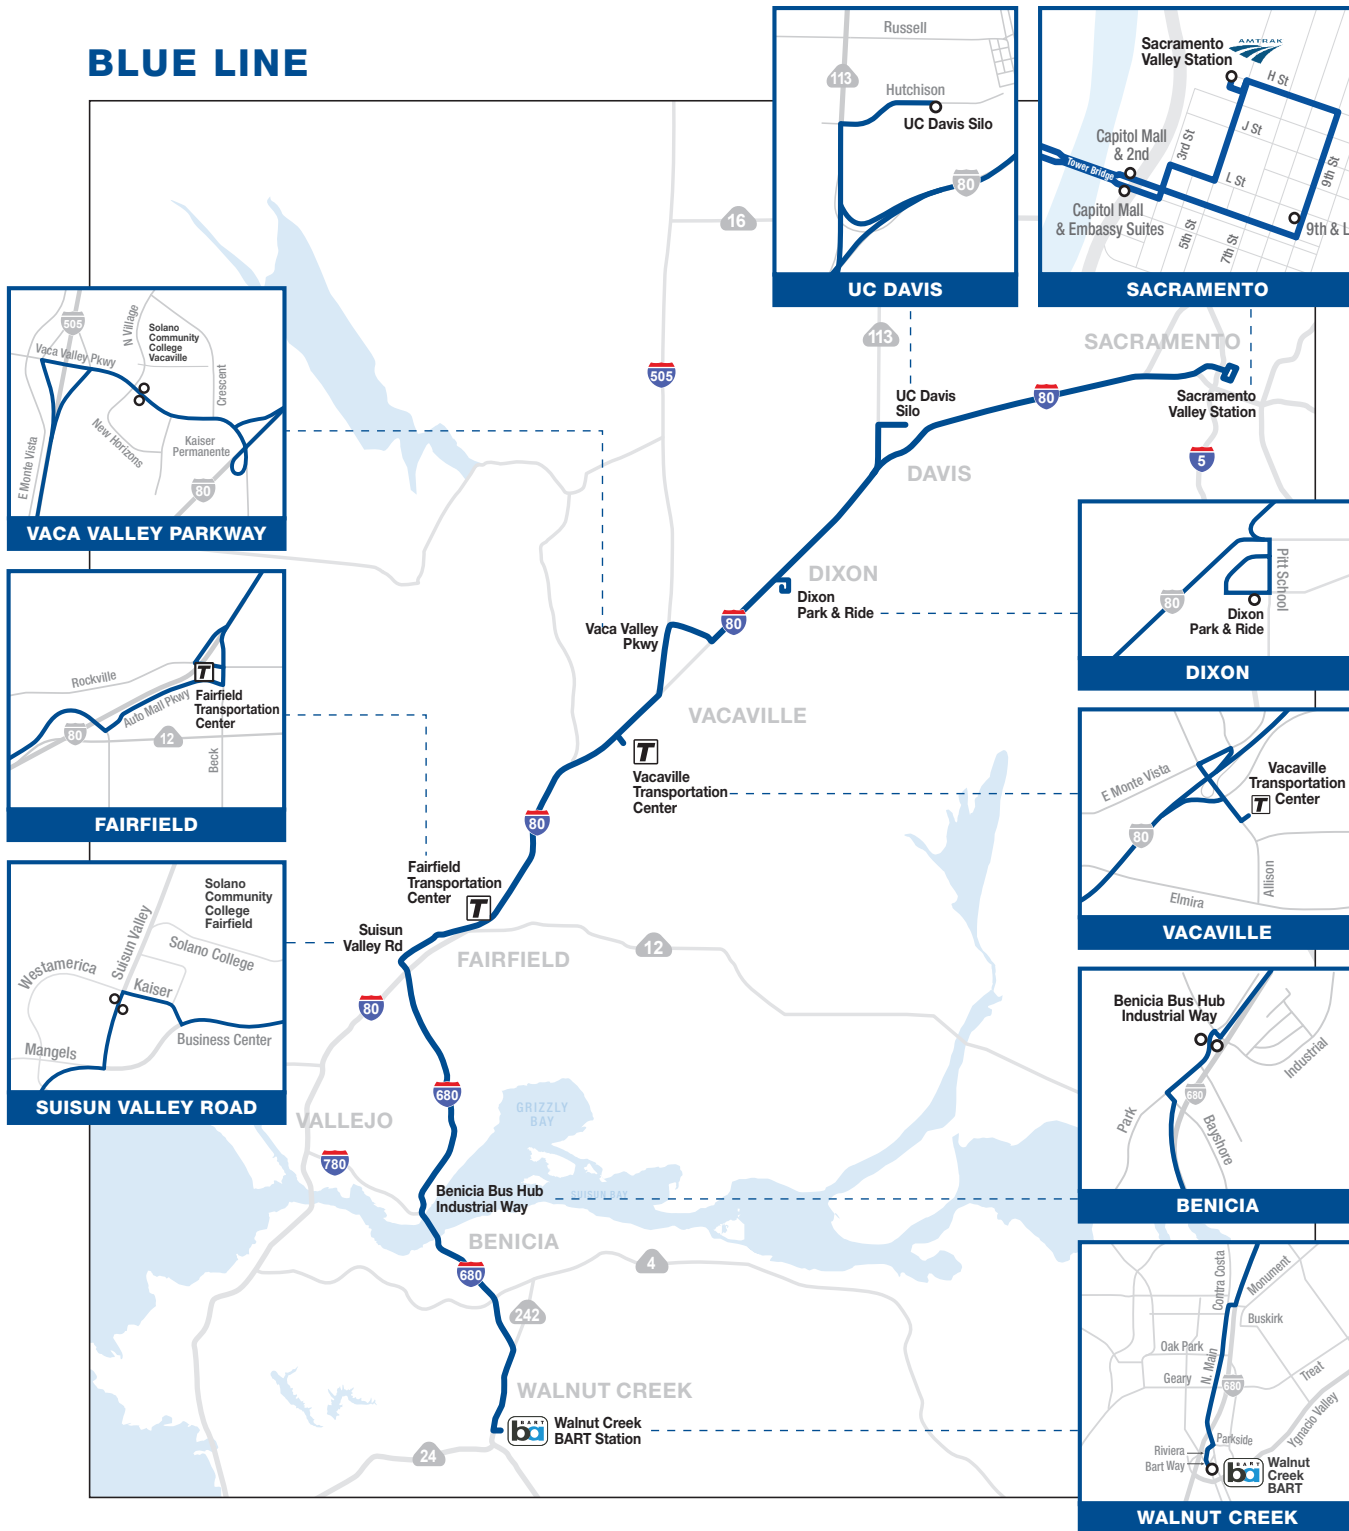

PM trips indicated in bold

Masks Recommended

clippercard.com

tokentransit.com

soltrans.org
707-648-4666

solanoexpress.com
800-535-6883

BLUE LINE

Masks Recommended