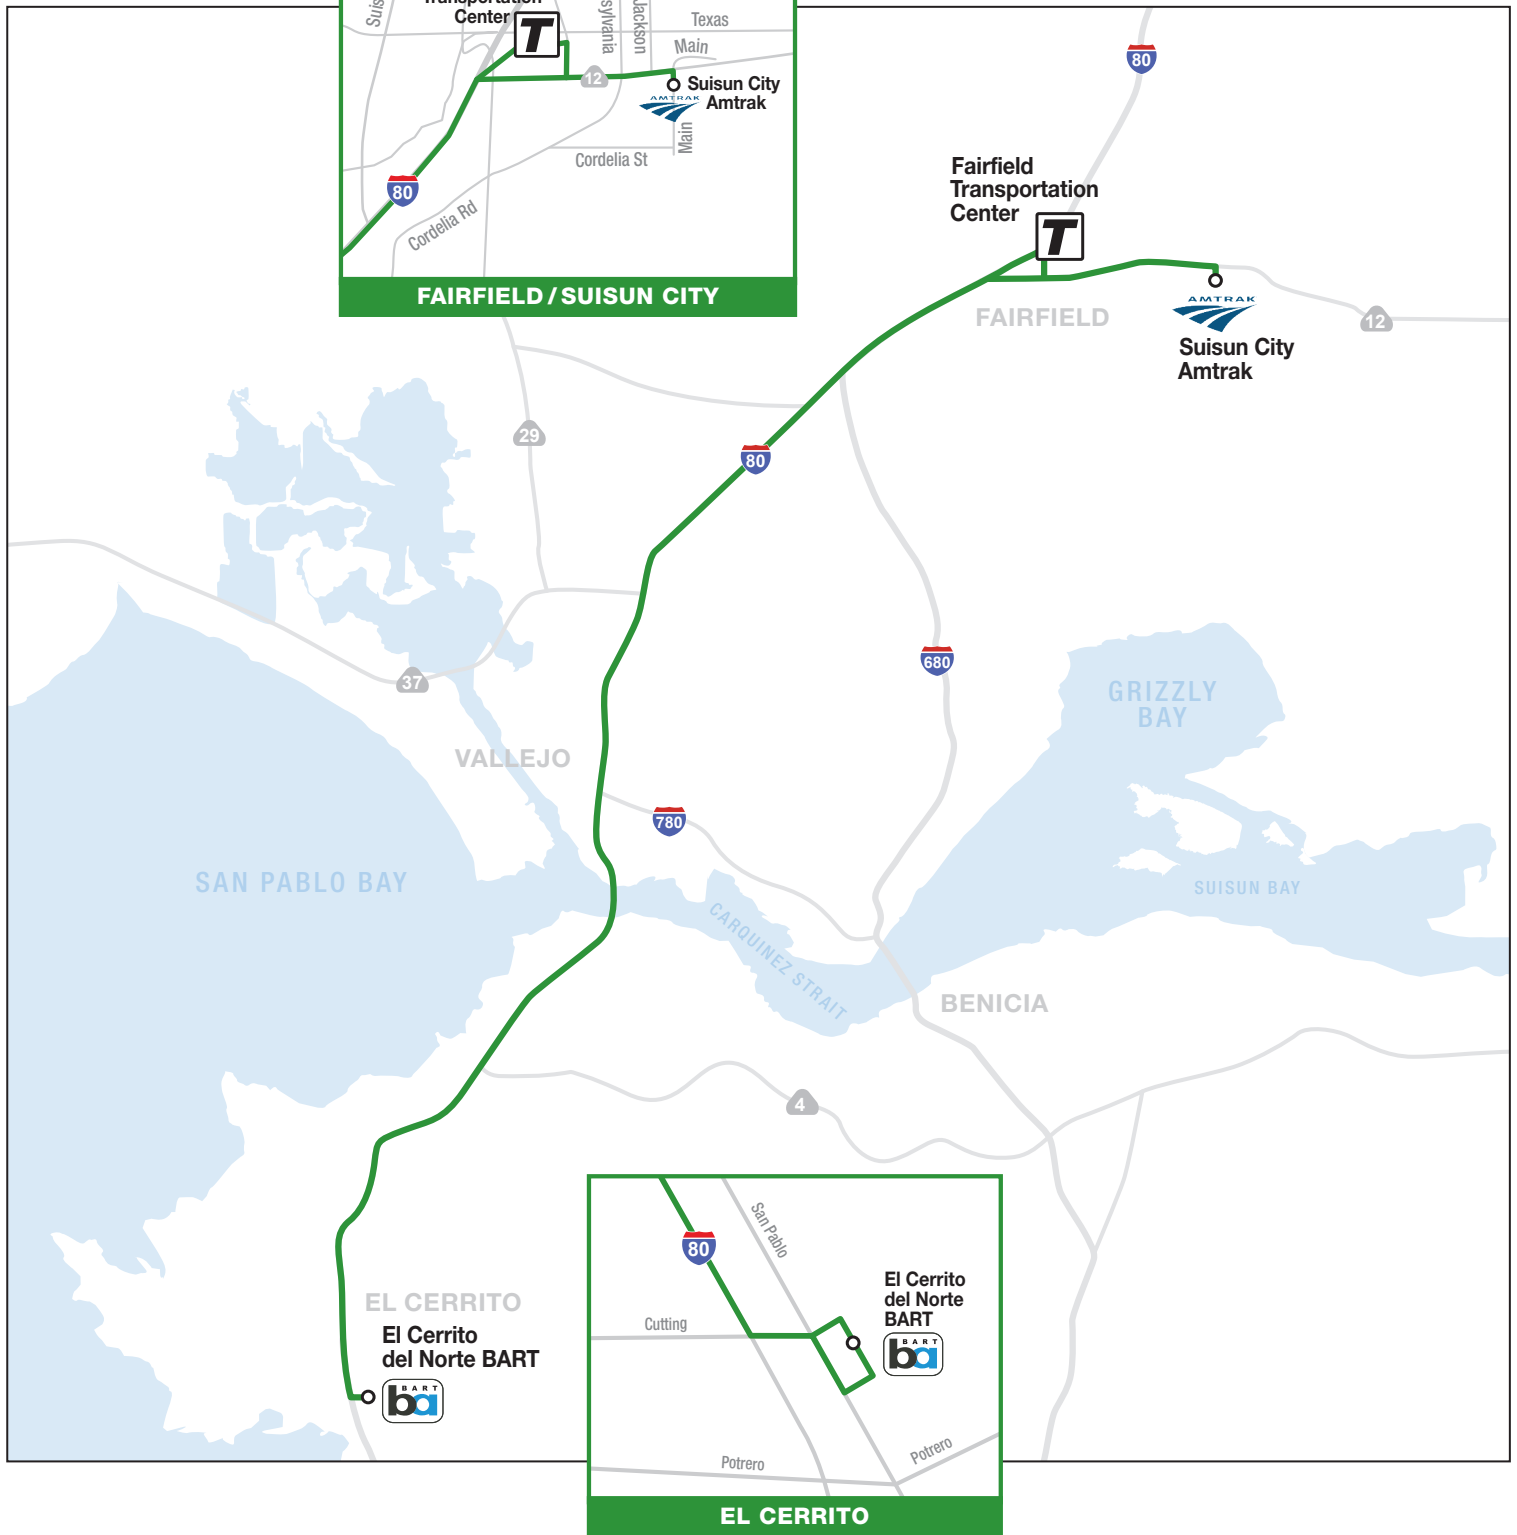

GREEN LINE

clippercard.com

tokentransit.com

soltrans.org
707-648-4666

solanoexpress.com
800-535-6883

Masks Recommended

Free language assistance | Asistencia gratis en su idioma | Libreng tulong para sa wika | 免費語言幫助
Hỗ trợ giúp thông dịch miễn phí | 무료 언어 지원 | शुल्क भाषा समर्थन | бесплатная языковая помощь