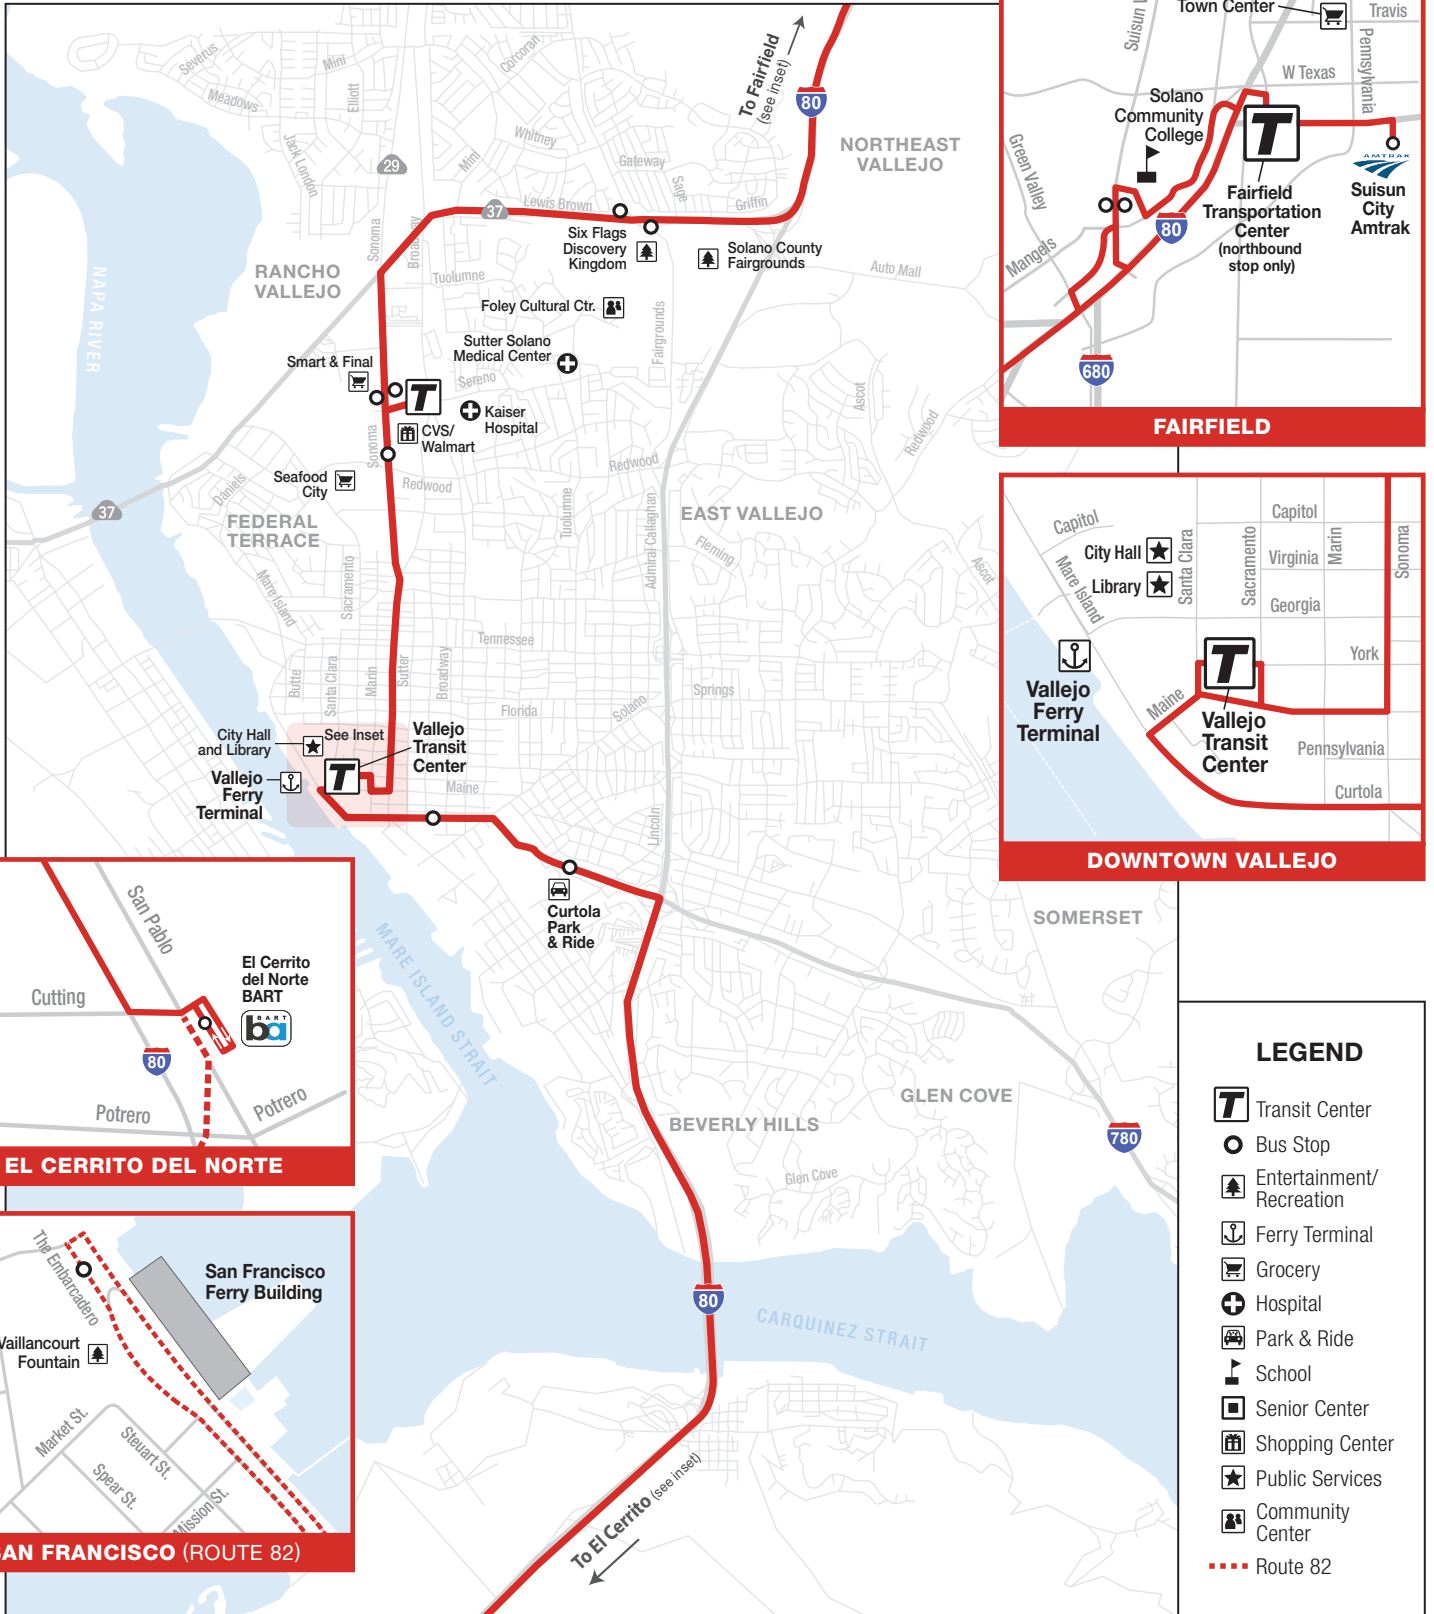

RED LINE

Free language assistance | Asistencia gratis en su idioma | Libreng tulong para sa wika | 免費語言幫助
Hỗ trợ giúp thông dịch miễn phí | 무료 언어 지원 | शुल्क भाषा समर्थन | бесплатная языковая помощь