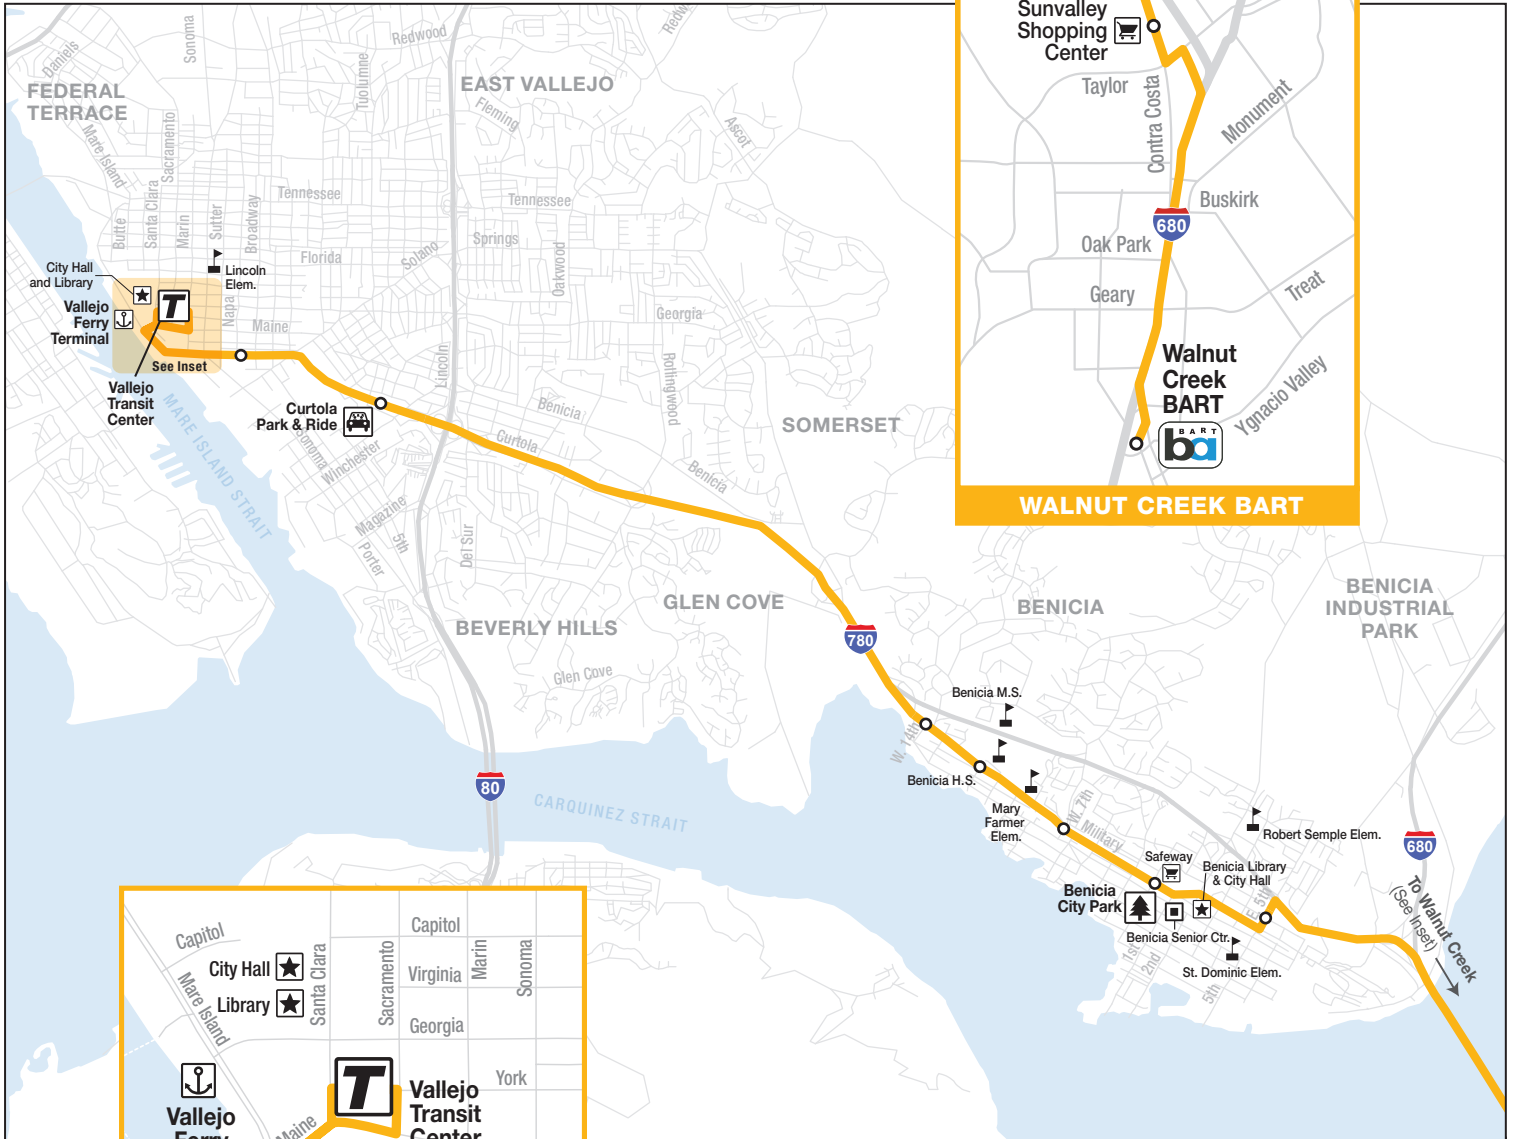

\*Sunvalley Shopping Center stops are on Contra Costa Blvd at Viking Drive and south of Golf Club Rd.

PM trips indicated in bold

clippercard.com

tokentransit.com

soltrans.org  
707-648-4666

solanoexpress.com  
800-535-6883

# YELLOW LINE

LEGEND	
Transit Center	Park & Ride
Bus Stop	School
Entertainment/ Recreation	Senior Center
Ferry Terminal	Shopping Center
Grocery	Public Services
Hospital	Community Center

**CLIPPER**  
clippercard.com