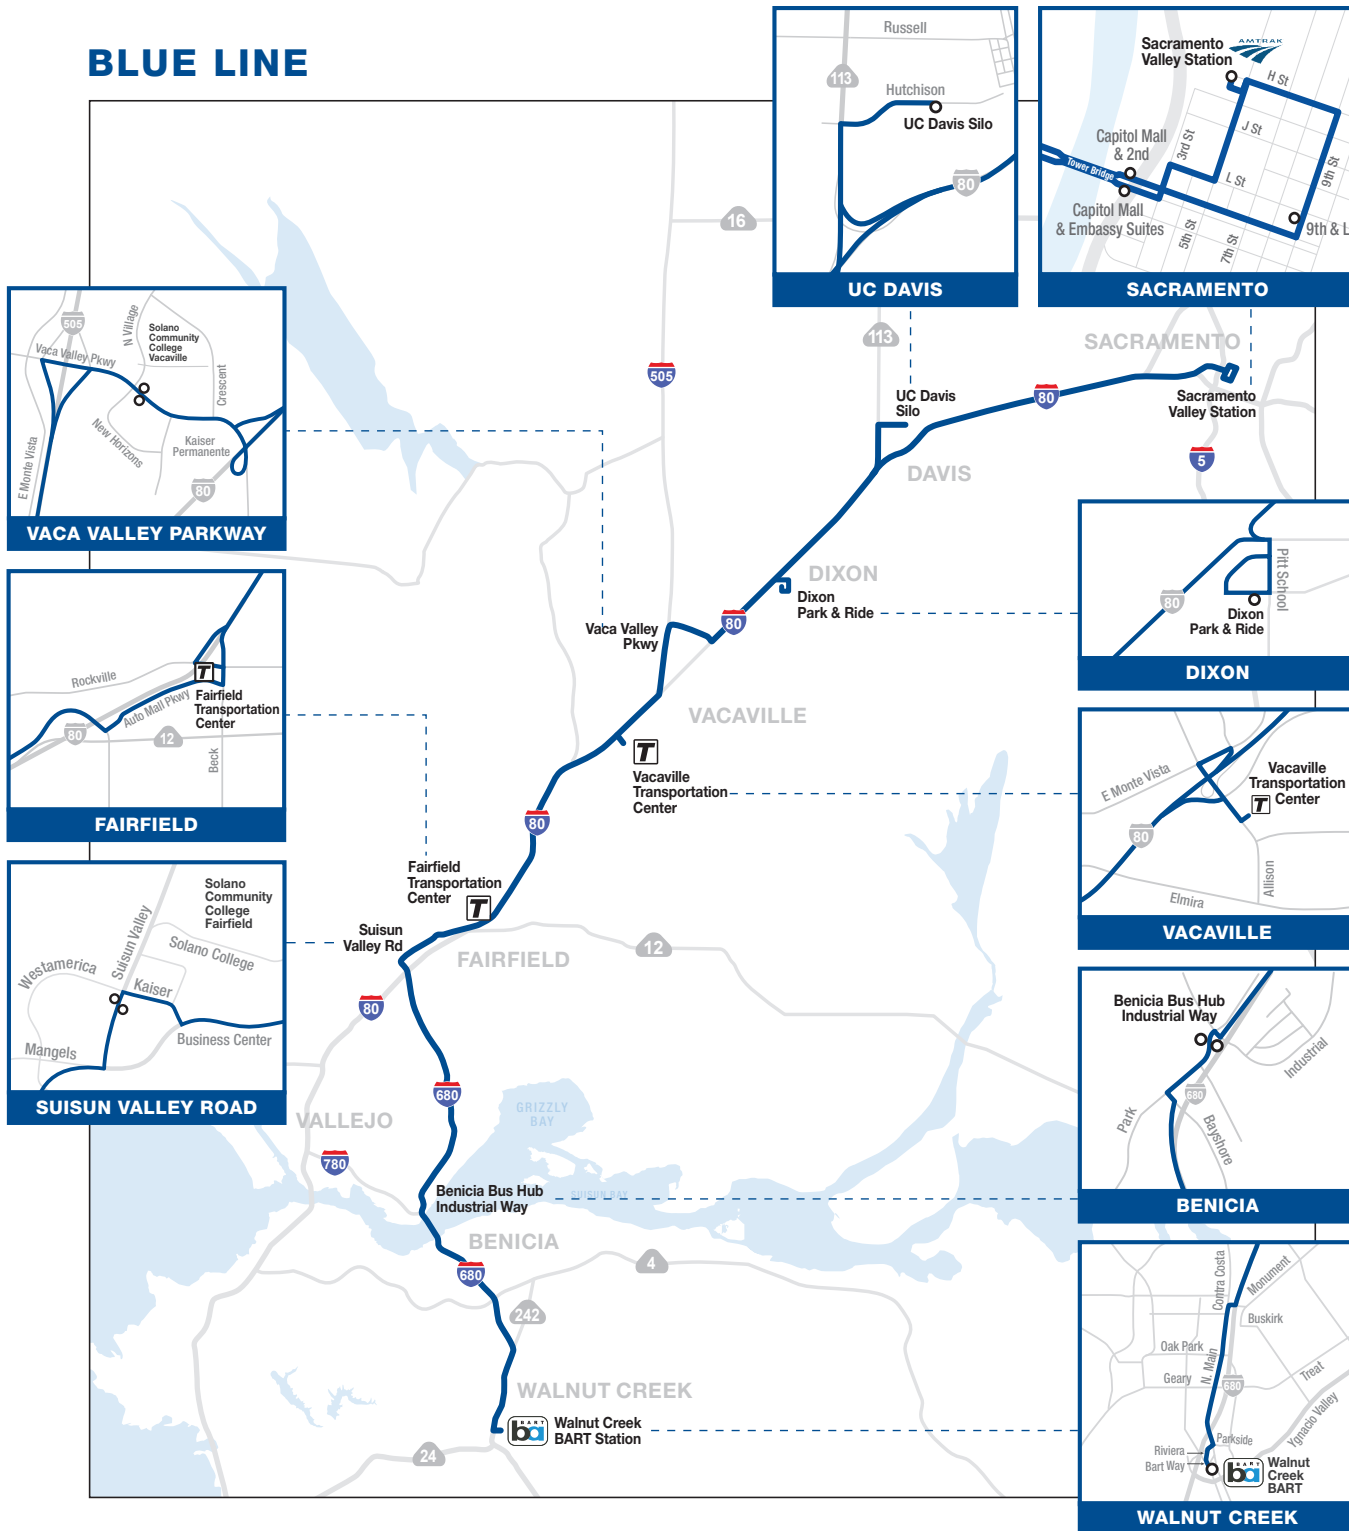

*Stops at Vacaville Transportation Center 10 minutes after this departure.

PM trips indicated in bold

BLUE LINE

Masks Recommended

clippercard.com

tokentransit.com

soltrans.org
707-648-4666

solanoexpress.com
800-535-6883