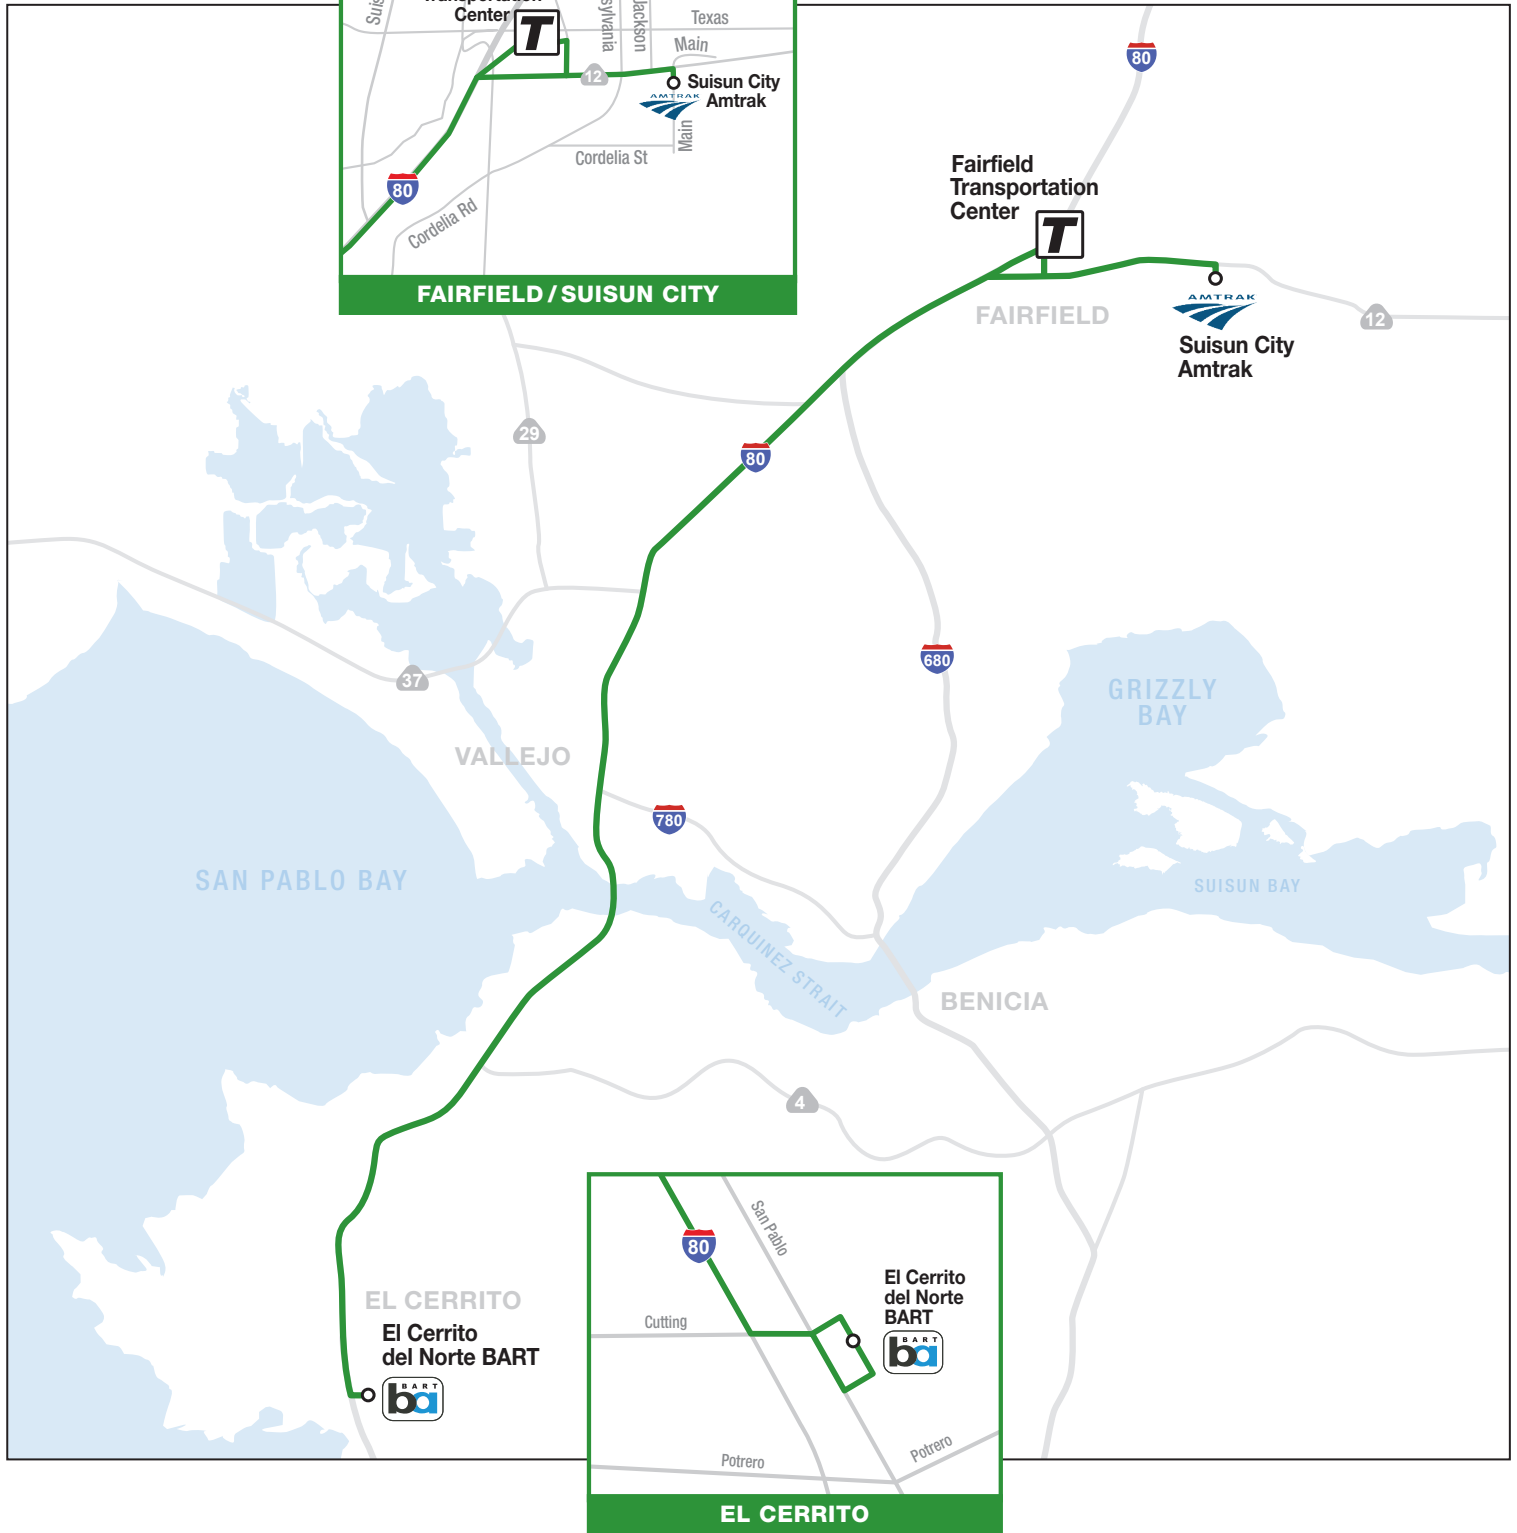

GREEN LINE

clippercard.com

tokentransit.com

soltrans.org
707-648-4666

solanoexpress.com
800-535-6883

Masks Recommended

Free language assistance | Asistencia gratis en su idioma | Libreng tulong para sa wika | 免費語言幫助
Hỗ trợ giúp thông dịch miễn phí | 무료 언어 지원 | शुल्क भाषा समर्थन | бесплатная языковая помощь