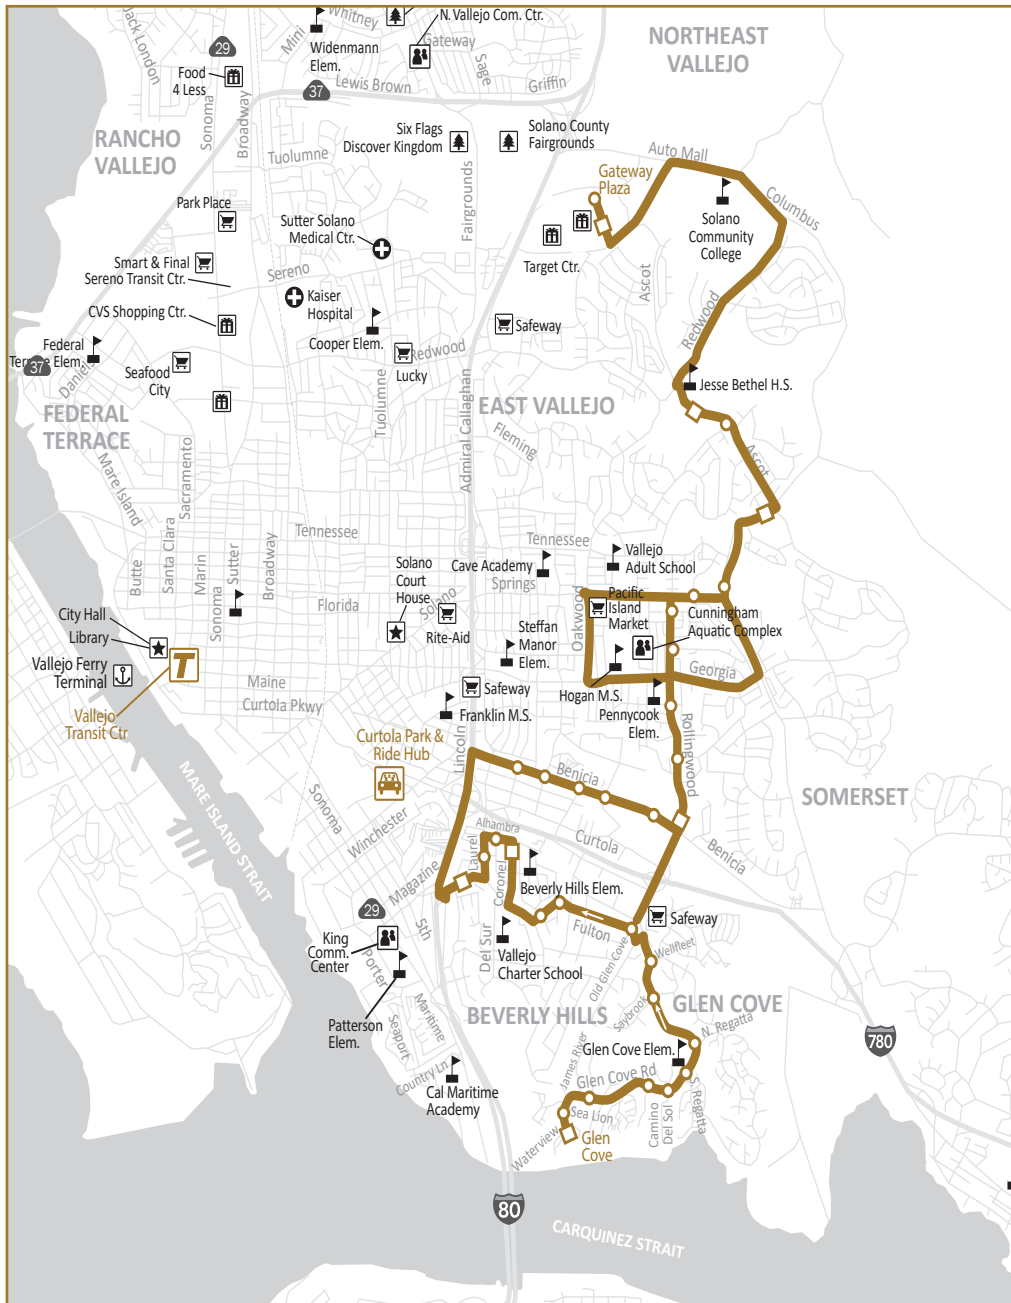

38

JESSE BETHEL

Glen Cove - Gateway Plaza via Jesse Bethel HS
EFFECTIVE AUGUST 19, 2024 / A PARTIR DE 19 AGOSTO 2024

ROUTE 38 MONDAY – FRIDAY / LUNES – VIERNES

Gateway Plaza	Columbus & Solano Community College	Columbus & Ascot	Georgia & Rosewood	Rollingwood & Benicia	Glen Cove & Bayside	Fulton & Magazine	E 40 Way & Lincoln	Rollingwood & Benicia	Columbus & Ascot	Redwood & Jesse Bethel
MONDAY - FRIDAY MORNING / LUNES - VIERNES MAÑANA										
6:56	7:00	7:06	7:15	7:22	7:32	7:41	7:44	7:49	7:54	7:59

ROUTES 3/7A/7B/8 MONDAY – FRIDAY / LUNES – VIERNES

For afternoon service, board the Route 7A/7B bus at Jesse Bethel to travel to:

- Beverly Hills: Transfer to the Route 3 bus at Vallejo Transit Center
- Benicia Rd., Hogan Middle School area, upper Georgia St., and Glen Cove: Transfer to the Route 8 bus at Vallejo Transit Center

MONDAY - FRIDAY AFTERNOON / LUNES - VIERNES POR LA TARDE									
Route 7A				Route 3		Route 8		Route 8	
Gateway Plaza	Columbus & Solano Community College	Ascot Pkwy & Columbus	Vallejo Transit Center	Vallejo Transit Center	Magazine & Porter	Vallejo Transit Center	Benicia & Rollingwood	Vallejo Transit Center	Glen Cove
2:24	2:28	2:34	2:52	3:15	3:34	2:30	2:37	2:30	2:56
3:34	3:38	3:44	4:02	3:45	4:04	3:30	3:37	3:30	3:56
4:24	4:28	4:34	4:52	4:15	4:34	4:30	4:37	4:30	4:56

PM trips indicated in bold / Viajes PM indican en negrita

Customer Service

For schedules, connecting services, and trip planning, please visit SolTrans.org or call (707) 648-4666 between 8:00 am and 8:00 pm weekdays.