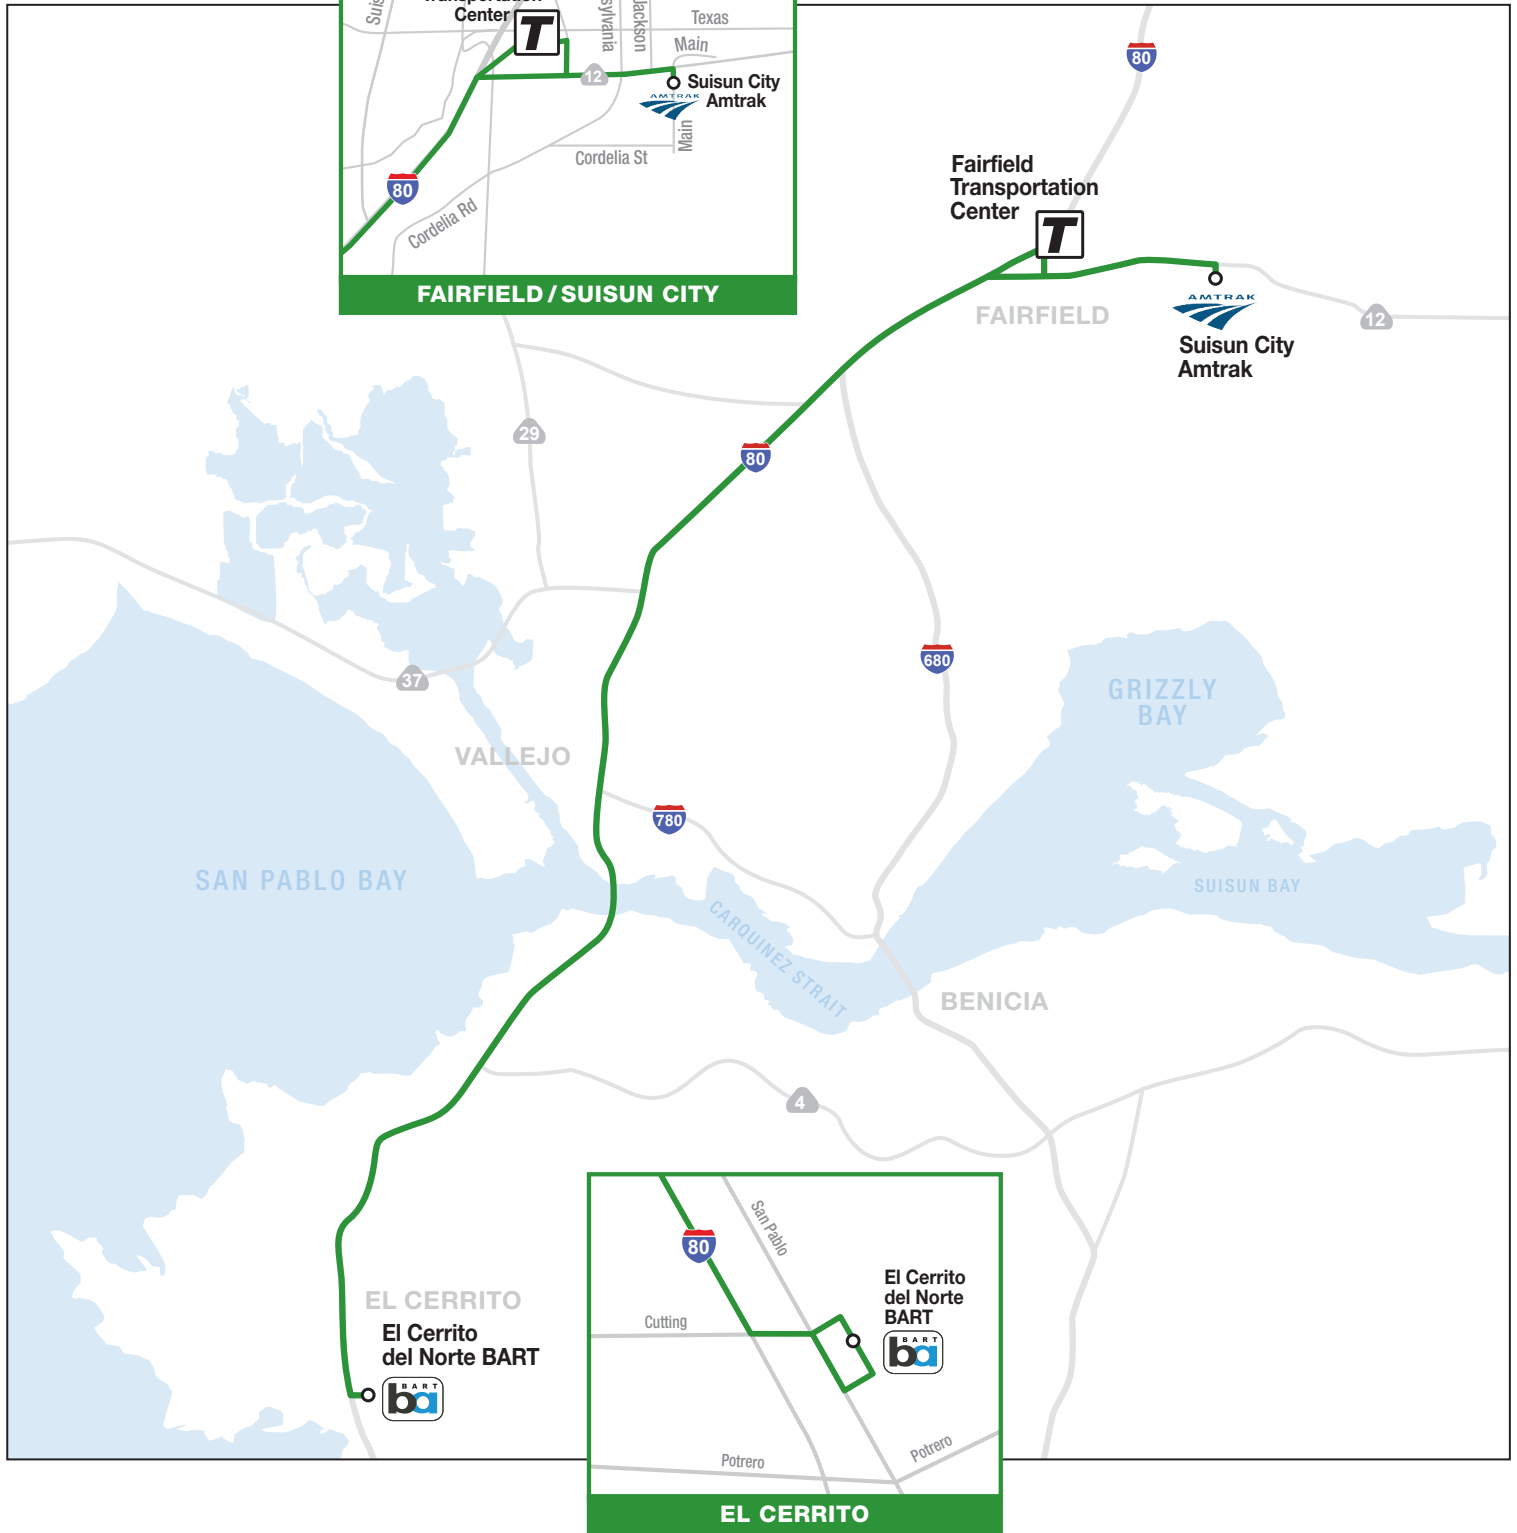

GREEN LINE

SolTrans.org
707-648-4666

Free language assistance | Asistencia gratis en su idioma | Libreng tulong para sa wika | 免費語言幫助
Hỗ trợ giúp thông dịch miễn phí | 무료 언어 지원 | शलु क भाषा समर ्थन | бесплатная языковая помощь