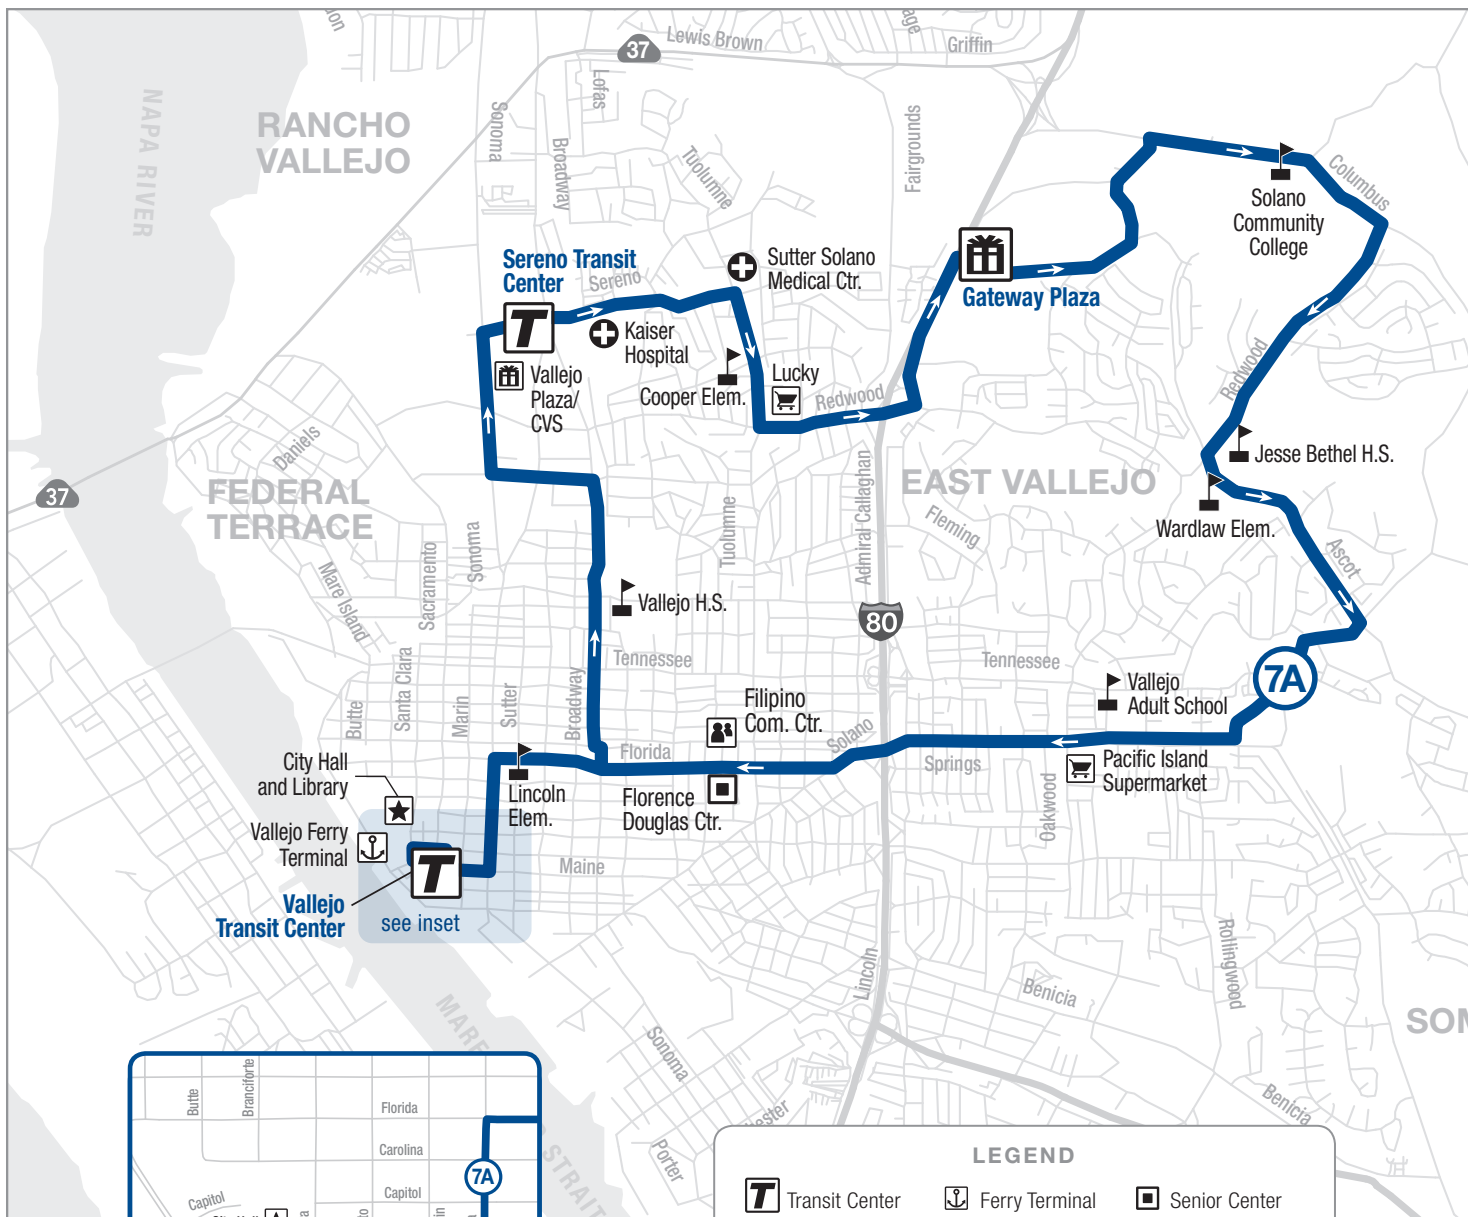

LEGEND

Transit Center	Ferry Terminal	Senior Center
Time Point	Grocery	Shopping Center
Bus Stop	Hospital	Public Services
Entertainment/ Recreation	Park & Ride	Community Center
	School	

ROUTE 7A MODIFIED

MONDAY-FRIDAY / LUNES-VIERNES										
CLOCKWISE/EN SENTIDO DE LAS AGUJAS DEL RELOJ										
Vallejo Transit Center	Sereno Transit Center	Kaiser Medical Center	Redwood & Tuolumne	Gateway & Fairgrounds	Solano Community College	Jesse Bethel HS	Columbus & Ascot	Springs & Oakwood	Florida & Tuolumne	Vallejo Transit Center
7:20	7:35	7:37	7:41	7:48	7:54	7:58	8:00	8:07	8:12	8:18

Continues on as the Cockwise 7A to Vallejo Transit Center

ROUTE 12

MONDAY-FRIDAY / LUNES-VIERNES		
EASTBOUND/HACIA EL ESTE		
Rancho Square	Solano Middle School	Gateway & Fairgrounds
7:11	7:30	7:44

Bus continues on as Southbound Route 2 toward Vallejo Transit Center

ROUTE 38

MONDAY-FRIDAY MORNING / LUNES-VIERNES MAÑANA											
SOUTHBOUND/HACIA EL SUR						NORTHBOUND/HACIA EL NORTE					
Gateway Plaza	Solano Community College	Ascot & Columbus	Georgia & Hogan	Benicia & Rollingwood	Glen Cove	Glen Cove	Fulton & Magazine	Magazine & Lincoln	Benicia & Rollingwood	Ascot & Columbus	Jesse Bethel HS
6:56	7:00	7:06	7:15	7:22	7:28	7:32	7:41	7:44	7:50	7:55	8:00

ROUTE 7A MODIFIED

ROUTE 12

ROUTE 38