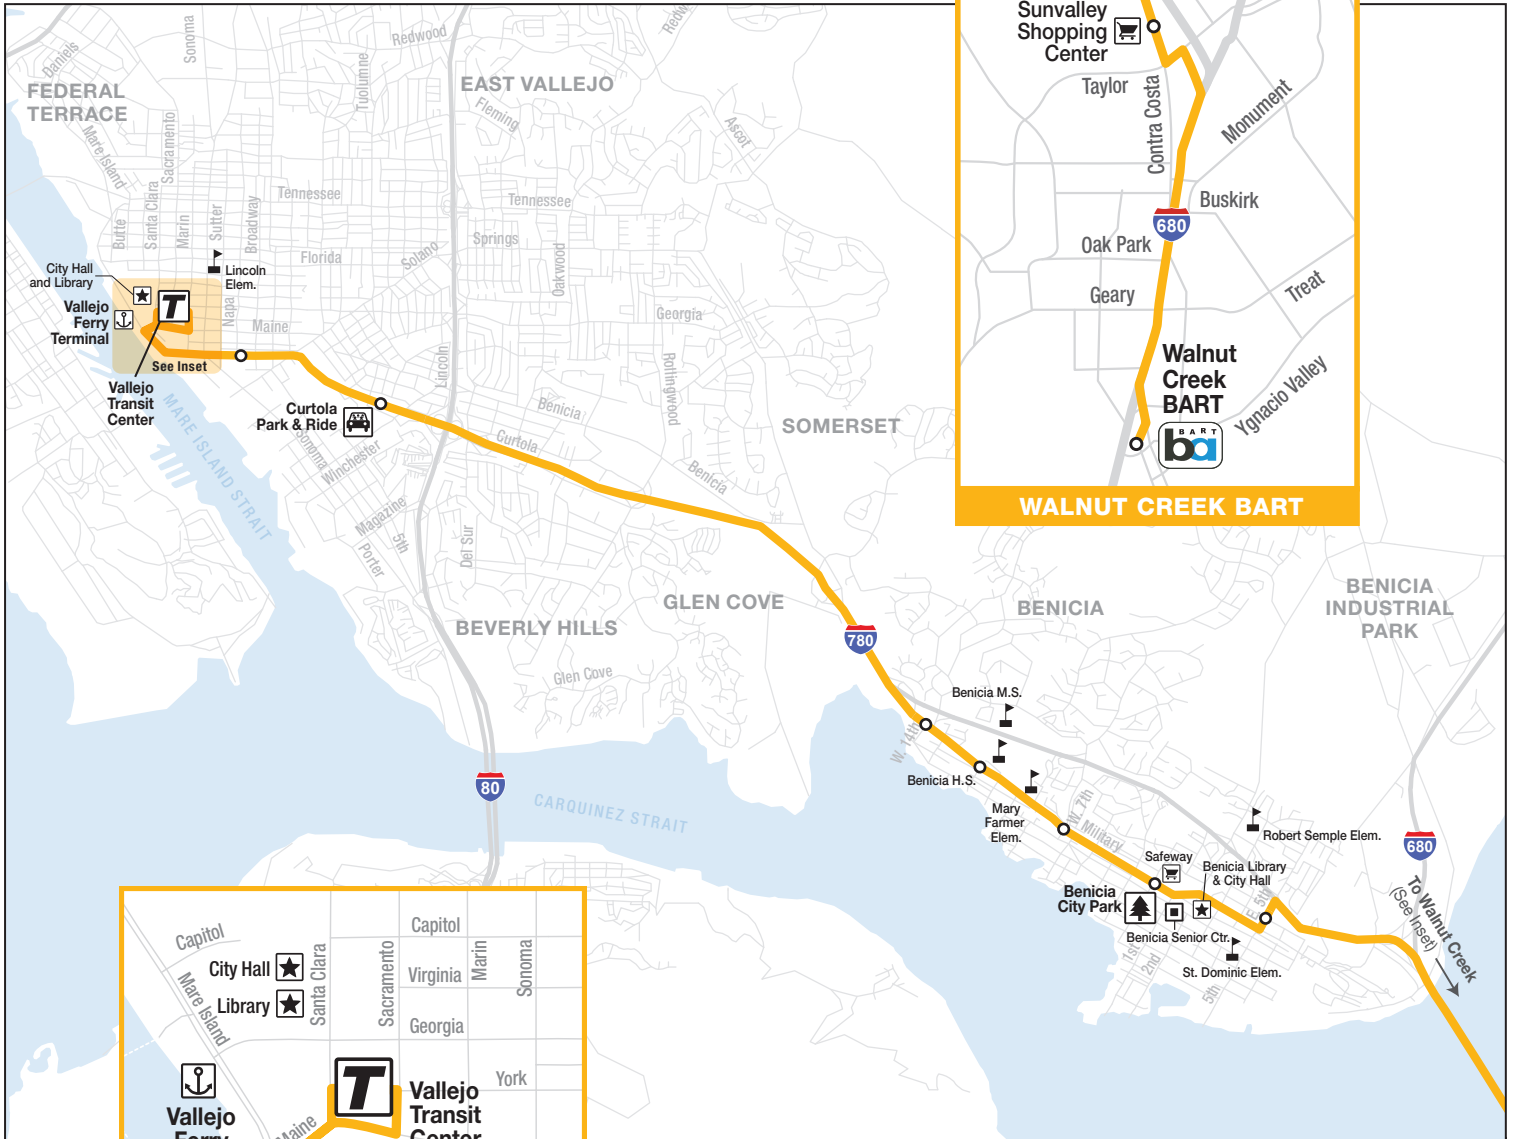

\*Sunvalley Shopping Center stops are on Contra Costa Blvd at Viking Drive and south of Golf Club Rd.

PM trips indicated in bold

Free language assistance | Asistencia gratis en su idioma | Libreng tulong para sa wika | 免費語言幫助  
 Hỗ trợ giúp thông dịch miễn phí | 무료 언어 지원 | शुल्क भाषा समर्थन | бесплатная языковая помощь

# YELLOW LINE

LEGEND	
Transit Center	Park & Ride
Bus Stop	School
Entertainment/ Recreation	Senior Center
Ferry Terminal	Shopping Center
Grocery	Public Services
Hospital	Community Center

**CLIPPER**  
clippercard.com